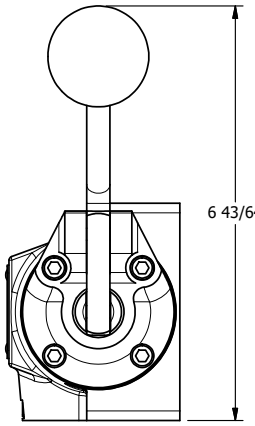

4

3

2

1

AAA
PRODUCTS
INTERNATIONAL

**AAA PRODUCTS
INTERNATIONAL**
7114 Harry Hines Blvd
Dallas, TX 75235

TITLE: 1/2" SIDE PORT, LEVER, 3 POS,
SPR CTR, LEVER SHFT, FLOAT CTR SPL,
CRVD LVR, 90D LVR

DRAWING NO.:
DIM_HD4GCR