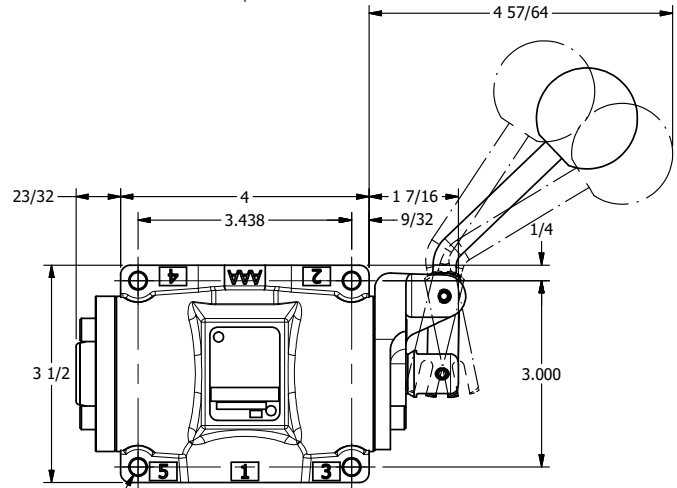

4

3

2

1

AAA
PRODUCTS
INTERNATIONAL

**AAA PRODUCTS
INTERNATIONAL**
7114 Harry Hines Blvd
Dallas, TX 75235

TITLE: 1/2" SIDE PORT, LEVER, 3 POS,
SPR CTR, LEVER SHFT, FLOAT CTR SPL,
CRVD LVR, 90D LVR

DRAWING NO.:
DIM_HD4GCR