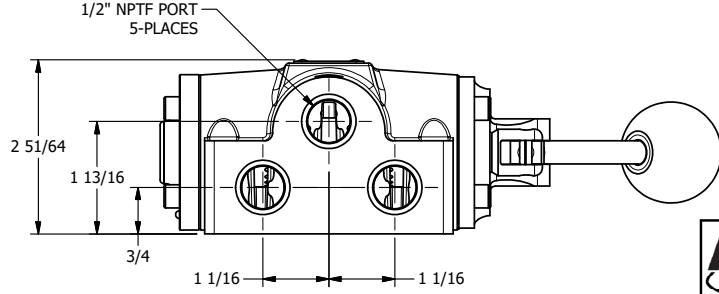

4

3

2

1

AAA
PRODUCTS
INTERNATIONAL

**AAA PRODUCTS
INTERNATIONAL**
7114 Harry Hines Blvd
Dallas, TX 75235

TITLE: 1/2" SIDE PORT, LEVER, 3 POS,
SPR CTR, LEVER SHFT, FLOAT CTR SPL,
CRVD LVR, 90D LVR

DRAWING NO.:
DIM_HD4GCR