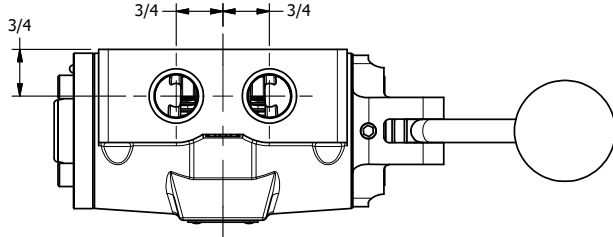

4

3

2

1

AAA
PRODUCTS
INTERNATIONAL

**AAA PRODUCTS
INTERNATIONAL**
7114 Harry Hines Blvd
Dallas, TX 75235

TITLE: 1/2" SIDE PORT, LEVER, 3 POS,
SPR CTR, LEVER SHFT, FLOAT CTR SPL,
CRVD LVR, 90D LVR

DRAWING NO.:
DIM_HD4GCR