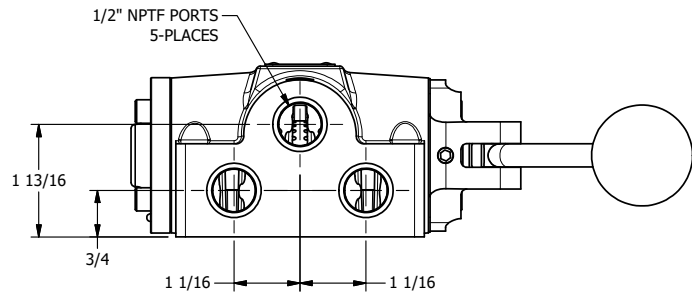

4

3

2

1

AAA
PRODUCTS
INTERNATIONAL

AAA PRODUCTS INTERNATIONAL
7114 Harry Hines Blvd
Dallas, TX 75235

TITLE: 1/2" SIDE PORT, LEVER, 3 POS,
DETENT, LEVER SHFT, REGEN CTR SPL,
CRVD LVR, 270D LVR

DRAWING NO.:
DIM_HD4DCRT