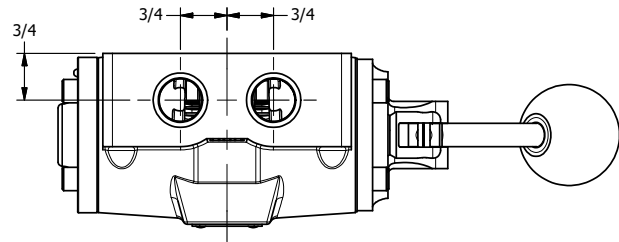

4

3

2

1

AAA
PRODUCTS
INTERNATIONAL

AAA PRODUCTS INTERNATIONAL
7114 Harry Hines Blvd
Dallas, TX 75235

TITLE: 1/2" SIDE PORT, LEVER, 3 POS,
DETENT, LEVER SHFT, REGEN CTR SPL,
CRVD LVR, 270D LVR

DRAWING NO.:
DIM_HD4DCRT