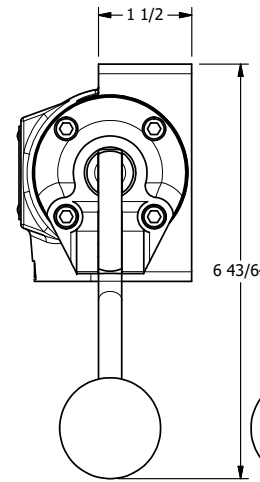

4

3

2

1

AAA
PRODUCTS
INTERNATIONAL

AAA PRODUCTS INTERNATIONAL
7114 Harry Hines Blvd
Dallas, TX 75235

TITLE: 1/2" SIDE PORT, LEVER, 3 POS,
DETENT, LEVER SHFT, REGEN CTR SPL,
CRVD LVR, 270D LVR

DRAWING NO.:
DIM_HD4DCRT