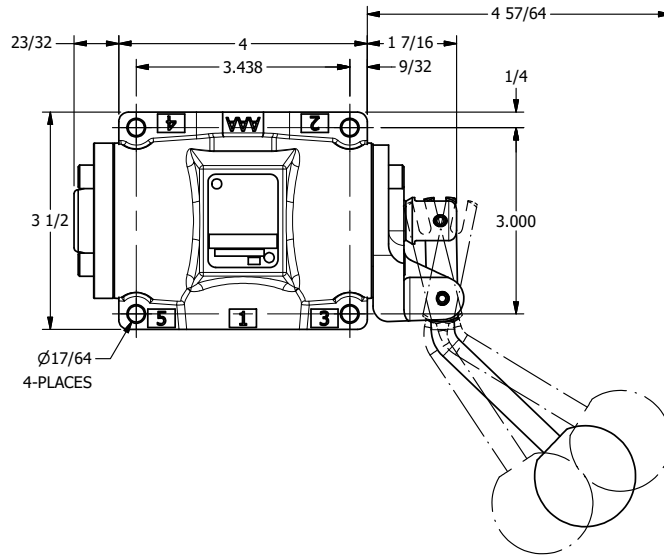

4

3

2

1

AAA
PRODUCTS
INTERNATIONAL

AAA PRODUCTS INTERNATIONAL
7114 Harry Hines Blvd
Dallas, TX 75235

TITLE: 1/2" SIDE PORT, LEVER, 3 POS,
DETENT, LEVER SHFT, REGEN CTR SPL,
CRVD LVR, 270D LVR

DRAWING NO.:
DIM_HD4DCRT