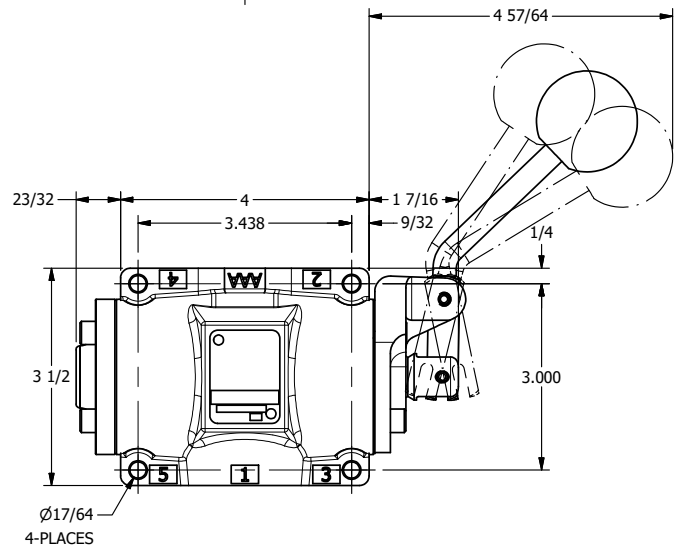

4

3

2

1

**AAA**  
PRODUCTS  
INTERNATIONAL

**AAA PRODUCTS  
INTERNATIONAL**  
7114 Harry Hines Blvd  
Dallas, TX 75235

TITLE: 1/2" SIDE PORT, LEVER, 3 POS,  
SPR CTR, LEVER SHFT, CLSD CTR SPL,  
CRVD LVR, 90D LVR

DRAWING NO.:  
DIM\_HD4CR

THE INFORMATION CONTAINED WITHIN THIS DOCUMENT IS PROPRIETARY TO AAA PRODUCTS AND MAY NOT BE DISCLOSED WITHOUT PRIOR WRITTEN CONSENT

B

B

A

A

4

3