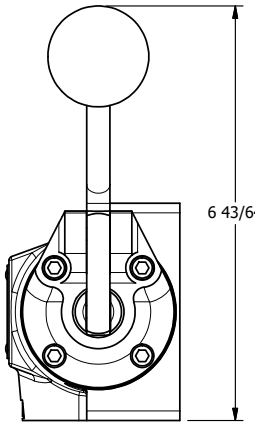

4

3

2

1

**AAA**  
PRODUCTS  
INTERNATIONAL

**AAA PRODUCTS  
INTERNATIONAL**  
7114 Harry Hines Blvd  
Dallas, TX 75235

TITLE: 1/2" SIDE PORT, LEVER, 3 POS,  
SPR CTR, LEVER SHFT, CLSD CTR SPL,  
CRVD LVR, 90D LVR

DRAWING NO.:  
DIM\_HD4CR

THE INFORMATION CONTAINED WITHIN THIS DOCUMENT IS PROPRIETARY TO AAA PRODUCTS AND MAY NOT BE DISCLOSED WITHOUT PRIOR WRITTEN CONSENT

B

B

A

A

4

3