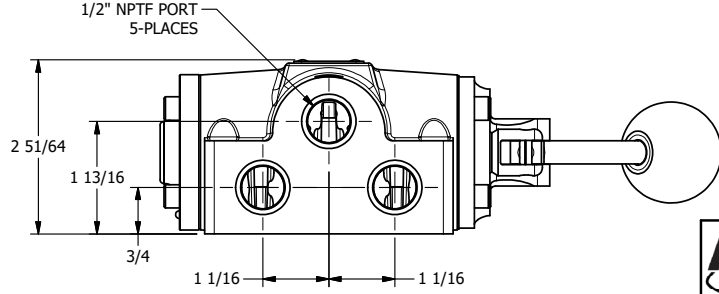

4

3

2

1

**AAA**  
PRODUCTS  
INTERNATIONAL

**AAA PRODUCTS  
INTERNATIONAL**  
7114 Harry Hines Blvd  
Dallas, TX 75235

TITLE: 1/2" SIDE PORT, LEVER, 3 POS,  
SPR CTR, LEVER SHFT, CLSD CTR SPL,  
CRVD LVR, 90D LVR