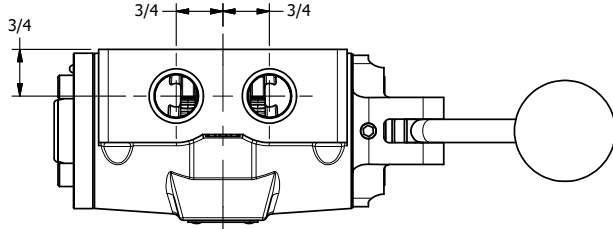

4

3

2

1

**AAA**  
PRODUCTS  
INTERNATIONAL

**AAA PRODUCTS  
INTERNATIONAL**  
7114 Harry Hines Blvd  
Dallas, TX 75235

TITLE: 1/2" SIDE PORT, LEVER, 3 POS,  
SPR CTR, LEVER SHFT, CLSD CTR SPL,  
CRVD LVR, 90D LVR