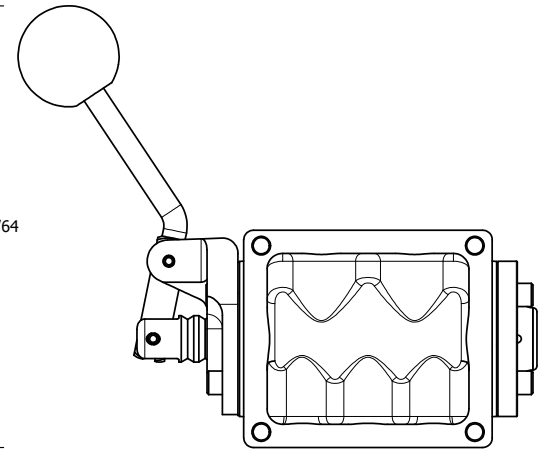

4

3

2

1

Ø17/64  
4-PLACES

1/2" NPTF PORT  
5-PLACES

**AAA**  
PRODUCTS  
INTERNATIONAL  
**AAA PRODUCTS INTERNATIONAL**  
7114 Harry Hines Blvd  
Dallas, TX 75235

TITLE: 1/2" SIDE PORT, LEVER, 2 POS,  
DETENT, LVR RTRN, CRVD LVR,  
90D LVR

DRAWING NO.:  
DIM\_HD4CQR

4

3

2

1

THE INFORMATION CONTAINED WITHIN THIS DOCUMENT IS PROPRIETARY TO AAA PRODUCTS AND MAY NOT BE DISCLOSED WITHOUT PRIOR WRITTEN CONSENT