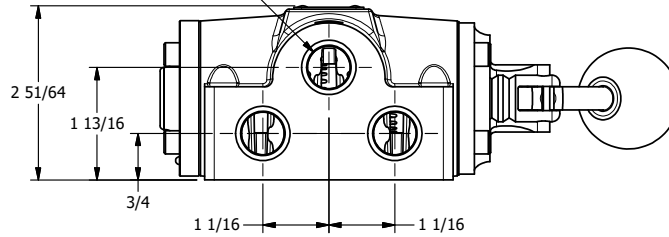

4

3

2

1

Ø17/64  
4-PLACES

1/2" NPTF PORT  
5-PLACES

**AAA**  
PRODUCTS  
INTERNATIONAL  
**AAA PRODUCTS INTERNATIONAL**  
7114 Harry Hines Blvd  
Dallas, TX 75235

TITLE: 1/2" SIDE PORT, LEVER, 2 POS,  
DETENT, LVR RTRN, CRVD LVR,  
90D LVR

DRAWING NO.:  
DIM\_HD4CQR

4

3

2

1

THE INFORMATION CONTAINED WITHIN THIS DOCUMENT IS PROPRIETARY TO AAA PRODUCTS AND MAY NOT BE DISCLOSED WITHOUT PRIOR WRITTEN CONSENT