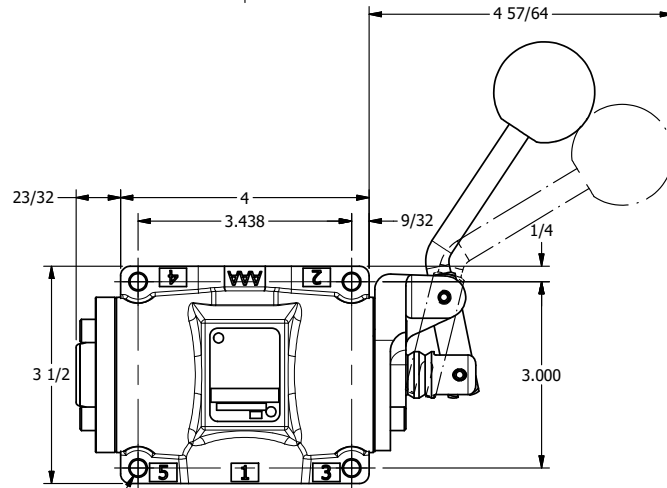

4

3

2

1

Ø17/64  
4-PLACES

1/2" NPTF PORT  
5-PLACES

**AAA**  
PRODUCTS  
INTERNATIONAL  
**AAA PRODUCTS INTERNATIONAL**  
7114 Harry Hines Blvd  
Dallas, TX 75235

TITLE: 1/2" SIDE PORT, LEVER, 2 POS,  
DETENT, LVR RTRN, CRVD LVR,  
90D LVR

DRAWING NO.:  
DIM\_HD4CQR

4

3

2

1

THE INFORMATION CONTAINED WITHIN THIS DOCUMENT IS PROPRIETARY TO AAA PRODUCTS AND MAY NOT BE DISCLOSED WITHOUT PRIOR WRITTEN CONSENT