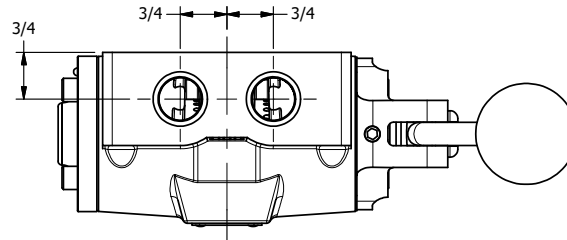

4

3

2

1

Ø17/64  
4-PLACES

1/2" NPTF PORT  
5-PLACES

**AAA**  
PRODUCTS  
INTERNATIONAL  
**AAA PRODUCTS INTERNATIONAL**  
7114 Harry Hines Blvd  
Dallas, TX 75235

TITLE: 1/2" SIDE PORT, LEVER, 2 POS,  
DETENT, LVR RTRN, CRVD LVR,  
90D LVR

DRAWING NO.:  
DIM\_HD4CQR

4

3

2

1

THE INFORMATION CONTAINED WITHIN THIS DOCUMENT IS PROPRIETARY TO AAA PRODUCTS AND MAY NOT BE DISCLOSED WITHOUT PRIOR WRITTEN CONSENT