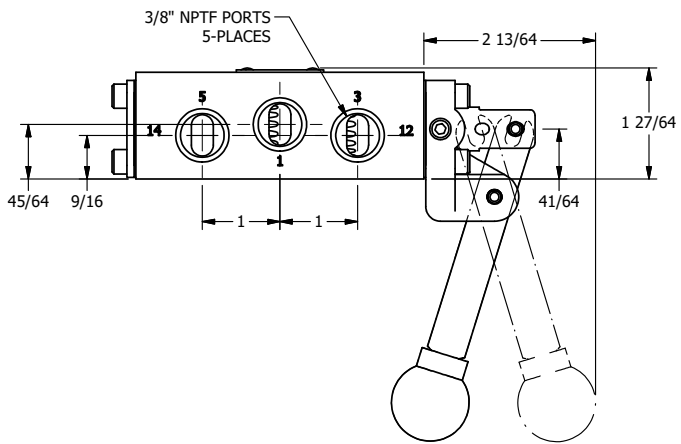

**AAA**  
PRODUCTS  
INTERNATIONAL

**AAA PRODUCTS  
INTERNATIONAL**  
7114 Harry Hines Blvd  
Dallas, TX 75235

TITLE: 3/8" SIDE PORT, LEVER, 2 POS,  
DETENT, LVR RTRN, 180D LVR

DRAWING NO.:  
DIM\_HD3QT

THE INFORMATION CONTAINED WITHIN THIS DOCUMENT IS PROPRIETARY TO AAA PRODUCTS AND MAY NOT BE DISCLOSED WITHOUT PRIOR WRITTEN CONSENT