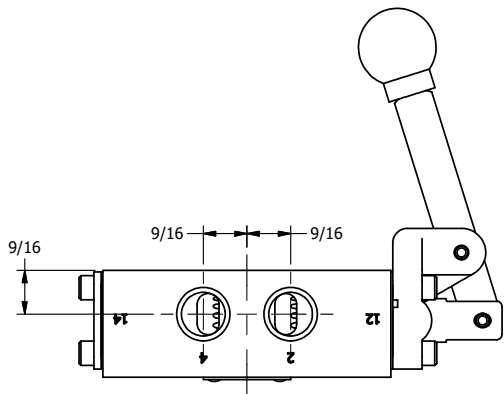

**AAA**  
PRODUCTS  
INTERNATIONAL

**AAA PRODUCTS  
INTERNATIONAL**  
7114 Harry Hines Blvd  
Dallas, TX 75235

TITLE: 3/8" SIDE PORT, LEVER, 2 POS,  
DETENT, LVR RTRN, 180D LVR

DRAWING NO.:  
DIM\_HD3QT

THE INFORMATION CONTAINED WITHIN THIS DOCUMENT IS PROPRIETARY TO AAA PRODUCTS AND MAY NOT BE DISCLOSED WITHOUT PRIOR WRITTEN CONSENT