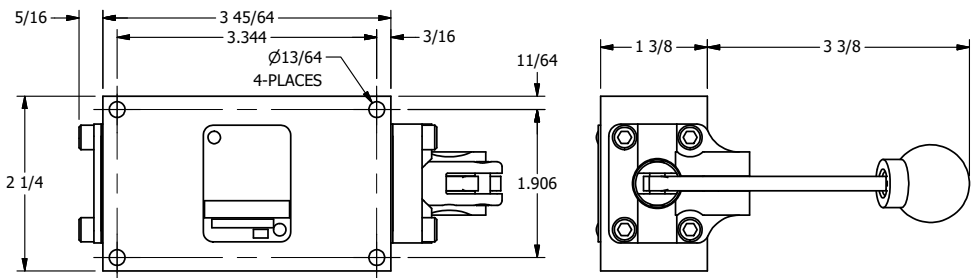

**AAA**  
PRODUCTS  
INTERNATIONAL

**AAA PRODUCTS  
INTERNATIONAL**  
7114 Harry Hines Blvd  
Dallas, TX 75235

TITLE: 3/8" SIDE PORT, LEVER, 2 POS,  
DETENT, LVR RTRN, 180D LVR

DRAWING NO.:  
DIM\_HD3QT

THE INFORMATION CONTAINED WITHIN THIS DOCUMENT IS PROPRIETARY TO AAA PRODUCTS AND MAY NOT BE DISCLOSED WITHOUT PRIOR WRITTEN CONSENT