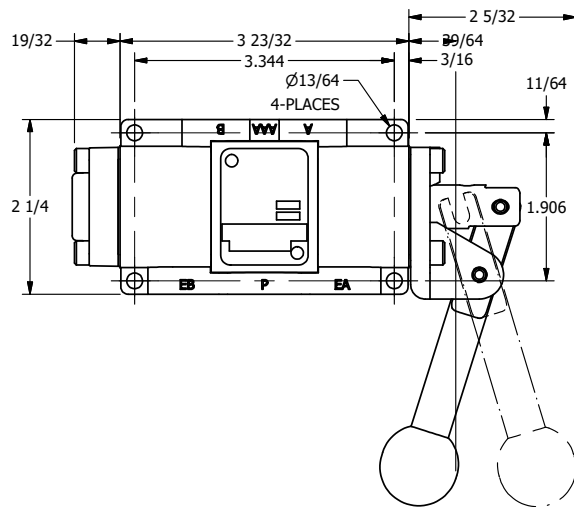

4

3

2

1

4

3

2

1

**AAA**  
PRODUCTS  
INTERNATIONAL

**AAA PRODUCTS  
INTERNATIONAL**  
7114 Harry Hines Blvd  
Dallas, TX 75235

TITLE: 3/8" SIDE PORT, LEVER, 2 POS,  
DETENT, LVR RTRN, 270D LVR,  
STAINLESS

DRAWING NO.:  
DIM\_HD3QRTSS