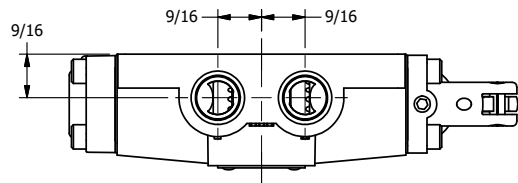

4

3

2

1

4

3

2

1

**AAA**  
PRODUCTS  
INTERNATIONAL

**AAA PRODUCTS  
INTERNATIONAL**  
7114 Harry Hines Blvd  
Dallas, TX 75235

TITLE: 3/8" SIDE PORT, LEVER, 2 POS,  
DETENT, LVR RTRN, 270D LVR,  
STAINLESS

DRAWING NO.:  
DIM\_HD3QRTSS