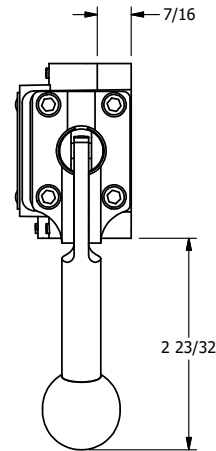

4

3

2

1

4

3

2

1

**AAA**  
PRODUCTS  
INTERNATIONAL

**AAA PRODUCTS  
INTERNATIONAL**  
7114 Harry Hines Blvd  
Dallas, TX 75235

TITLE: 3/8" SIDE PORT, LEVER, 2 POS,  
DETENT, LVR RTRN, 270D LVR,  
STAINLESS

DRAWING NO.:  
DIM\_HD3QRTSS