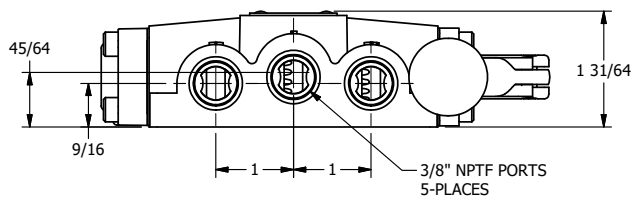

4

3

2

1

4

3

2

1

**AAA**  
PRODUCTS  
INTERNATIONAL

**AAA PRODUCTS  
INTERNATIONAL**  
7114 Harry Hines Blvd  
Dallas, TX 75235

TITLE: 3/8" SIDE PORT, LEVER, 2 POS,  
DETENT, LVR RTRN, 270D LVR,  
STAINLESS

DRAWING NO.:  
DIM\_HD3QRTSS