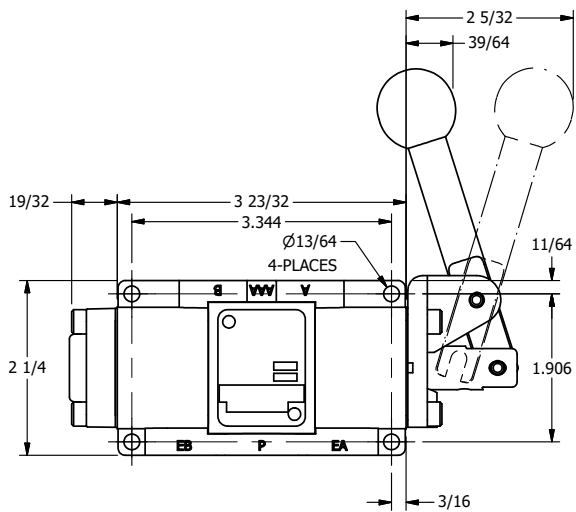

4

3

2

1

AAA
PRODUCTS
INTERNATIONAL

**AAA PRODUCTS
INTERNATIONAL**
7114 Harry Hines Blvd
Dallas, TX 75235

TITLE: 3/8" SIDE PORT, LEVER, 2 POS,
DETENT, LVR RTRN, 90D LVR,
STAINLESS

DRAWING NO.:
DIM_HD3QRSS