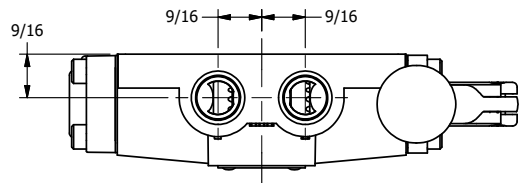

4

3

2

1

AAA
PRODUCTS
INTERNATIONAL

**AAA PRODUCTS
INTERNATIONAL**
7114 Harry Hines Blvd
Dallas, TX 75235

TITLE: 3/8" SIDE PORT, LEVER, 2 POS,
DETENT, LVR RTRN, 90D LVR,
STAINLESS

DRAWING NO.:
DIM_HD3QRSS