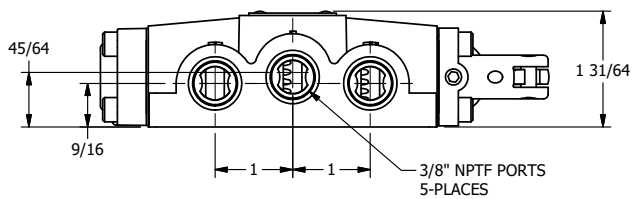

4

3

2

1

AAA
PRODUCTS
INTERNATIONAL

**AAA PRODUCTS
INTERNATIONAL**
7114 Harry Hines Blvd
Dallas, TX 75235

TITLE: 3/8" SIDE PORT, LEVER, 2 POS,
DETENT, LVR RTRN, 90D LVR,
STAINLESS

DRAWING NO.:
DIM_HD3QRSS