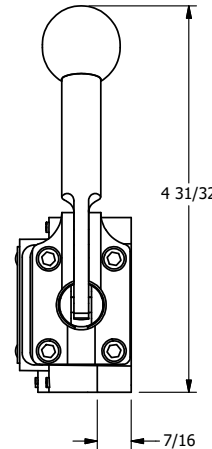

4

3

2

1

AAA
PRODUCTS
INTERNATIONAL

**AAA PRODUCTS
INTERNATIONAL**
7114 Harry Hines Blvd
Dallas, TX 75235

TITLE: 3/8" SIDE PORT, LEVER, 2 POS,
DETENT, LVR RTRN, 90D LVR,
STAINLESS

DRAWING NO.:
DIM_HD3QRSS