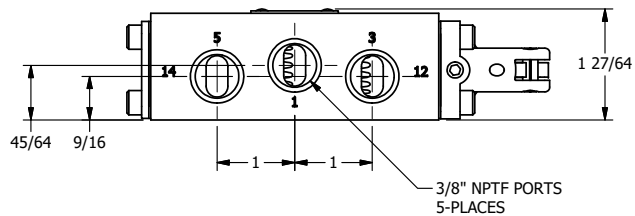

4

3

2

1

**AAA**  
PRODUCTS  
INTERNATIONAL

**AAA PRODUCTS  
INTERNATIONAL**  
7114 Harry Hines Blvd  
Dallas, TX 75235

TITLE: 3/8" SIDE PORT, LEVER, 2 POS,  
DETENT, LVR RTRN, 90D LVR

DRAWING NO.:  
DIM\_HD3QR