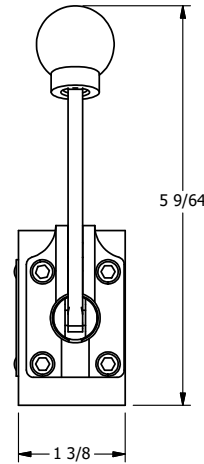

4

3

2

1

**AAA**  
PRODUCTS  
INTERNATIONAL

**AAA PRODUCTS  
INTERNATIONAL**  
7114 Harry Hines Blvd  
Dallas, TX 75235

TITLE: 3/8" SIDE PORT, LEVER, 2 POS,  
DETENT, LVR RTRN, 90D LVR

DRAWING NO.:  
DIM\_HD3QR