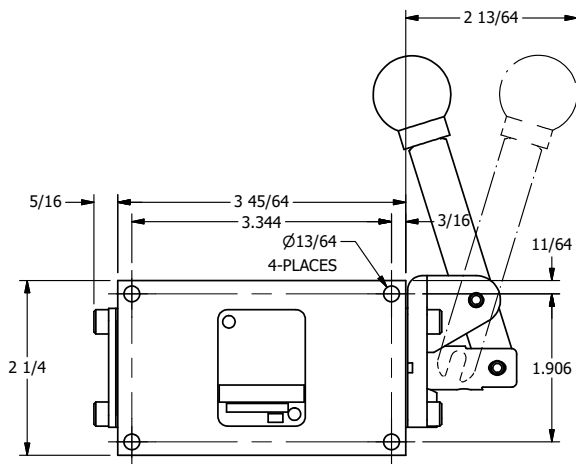

4

3

2

1

**AAA**  
PRODUCTS  
INTERNATIONAL

**AAA PRODUCTS  
INTERNATIONAL**  
7114 Harry Hines Blvd  
Dallas, TX 75235

TITLE: 3/8" SIDE PORT, LEVER, 2 POS,  
DETENT, LVR RTRN, 90D LVR

DRAWING NO.:  
DIM\_HD3QR