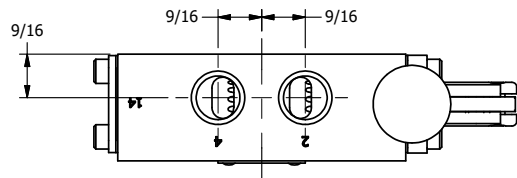

4

3

2

1

**AAA**  
PRODUCTS  
INTERNATIONAL

**AAA PRODUCTS  
INTERNATIONAL**  
7114 Harry Hines Blvd  
Dallas, TX 75235

TITLE: 3/8" SIDE PORT, LEVER, 2 POS,  
DETENT, LVR RTRN, 90D LVR

DRAWING NO.:  
DIM\_HD3QR