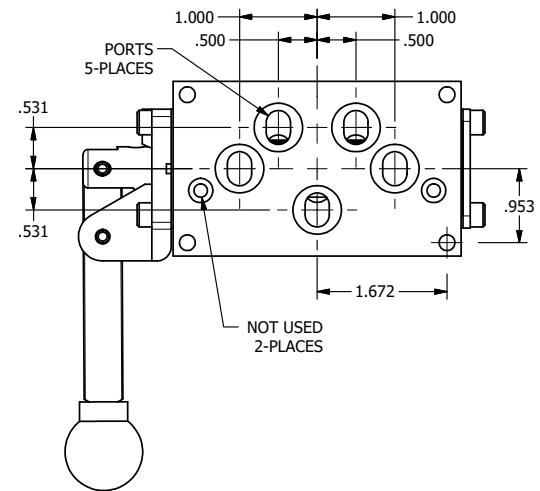

4

3

2

1

B

B

A

A

4

3

2

1

AAA
PRODUCTS
INTERNATIONAL

**AAA PRODUCTS
INTERNATIONAL**
7114 Harry Hines Blvd
Dallas, TX 75235

TITLE: 3/8" SUBPLATE, LEVER, 3 POS,
DETENT, LEVER SHFT, CLSD CTR SPL,
270D LEVER

DRAWING NO.:
DIM_HD3PRT