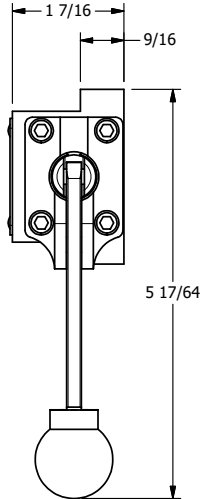

4

3

2

1

B

B

A

A

4

3

2

1

AAA
PRODUCTS
INTERNATIONAL

**AAA PRODUCTS
INTERNATIONAL**
7114 Harry Hines Blvd
Dallas, TX 75235

TITLE: 3/8" SUBPLATE, LEVER, 3 POS,
DETENT, LEVER SHFT, CLSD CTR SPL,
270D LEVER

DRAWING NO.:
DIM_HD3PRT