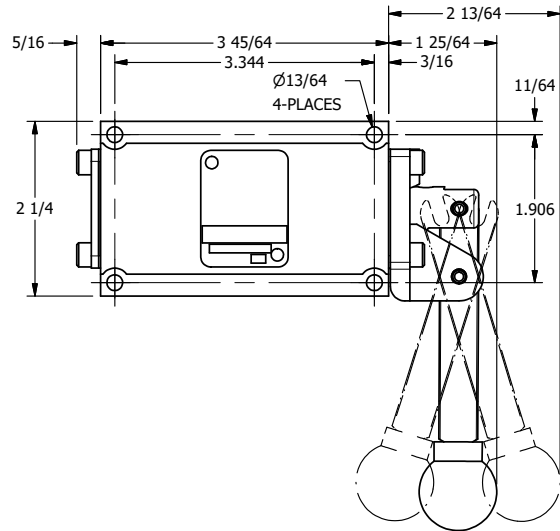

4

3

2

1

B

B

A

A

4

3

2

1

AAA
PRODUCTS
INTERNATIONAL

**AAA PRODUCTS
INTERNATIONAL**
7114 Harry Hines Blvd
Dallas, TX 75235

TITLE: 3/8" SUBPLATE, LEVER, 3 POS,
DETENT, LEVER SHFT, CLSD CTR SPL,
270D LEVER

DRAWING NO.:
DIM_HD3PRT

THE INFORMATION CONTAINED WITHIN THIS DOCUMENT IS PROPRIETARY TO AAA PRODUCTS AND MAY NOT BE DISCLOSED WITHOUT PRIOR WRITTEN CONSENT