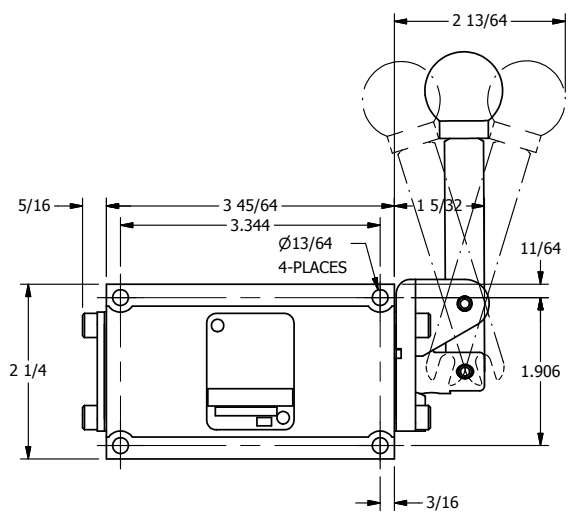

4

3

2

1

B

B

A

A

4

3

2

1

AAA
PRODUCTS
INTERNATIONAL

**AAA PRODUCTS
INTERNATIONAL**
7114 Harry Hines Blvd
Dallas, TX 75235

TITLE: 3/8" SUBPLATE, LEVER, 3 POS,
SPR CTR, LEVER SHFT, CLSD CTR SPL,
90D LEVER

DRAWING NO.:
DIM_HD3PR

THE INFORMATION CONTAINED WITHIN THIS DOCUMENT IS PROPRIETARY TO AAA PRODUCTS AND MAY NOT BE DISCLOSED WITHOUT PRIOR WRITTEN CONSENT