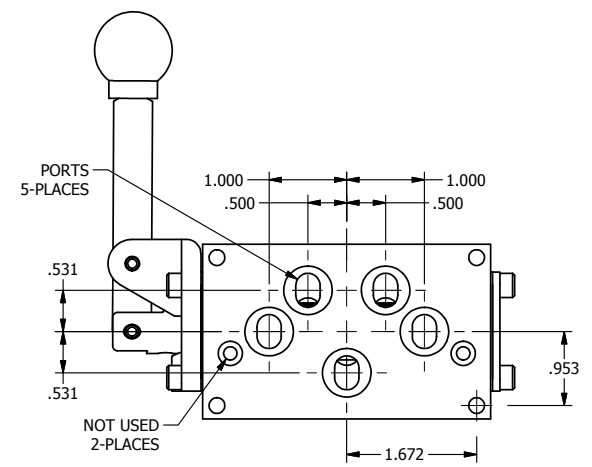

4

3

2

1

B

B

A

A

4

3

2

1

AAA
PRODUCTS
INTERNATIONAL

**AAA PRODUCTS
INTERNATIONAL**
7114 Harry Hines Blvd
Dallas, TX 75235

TITLE: 3/8" SUBPLATE, LEVER, 3 POS,
SPR CTR, LEVER SHFT, CLSD CTR SPL,
90D LEVER

DRAWING NO.:
DIM_HD3PR