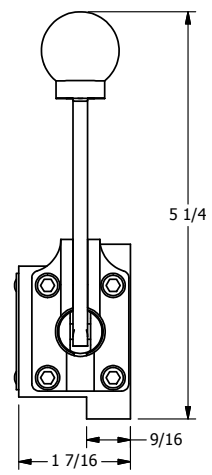

4

3

2

1

B

B

A

A

4

3

2

1

AAA
PRODUCTS
INTERNATIONAL

**AAA PRODUCTS
INTERNATIONAL**
7114 Harry Hines Blvd
Dallas, TX 75235

TITLE: 3/8" SUBPLATE, LEVER, 3 POS,
SPR CTR, LEVER SHFT, CLSD CTR SPL,
90D LEVER

DRAWING NO.:
DIM_HD3PR