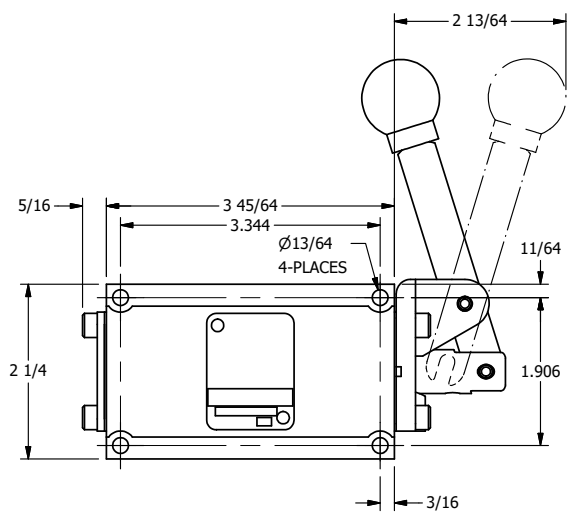

4

3

2

1

B

B

A

A

4

3

2

1

AAA
PRODUCTS
INTERNATIONAL

AAA PRODUCTS INTERNATIONAL
7114 Harry Hines Blvd
Dallas, TX 75235

TITLE: 3/8" SUBPLATE, LEVER, 2 POS,
DETENT, LVR RTRN, 90D LVR

DRAWING NO.: DIM_HD3PQR

THE INFORMATION CONTAINED WITHIN THIS DOCUMENT IS PROPRIETARY TO AAA PRODUCTS AND MAY NOT BE DISCLOSED WITHOUT PRIOR WRITTEN CONSENT