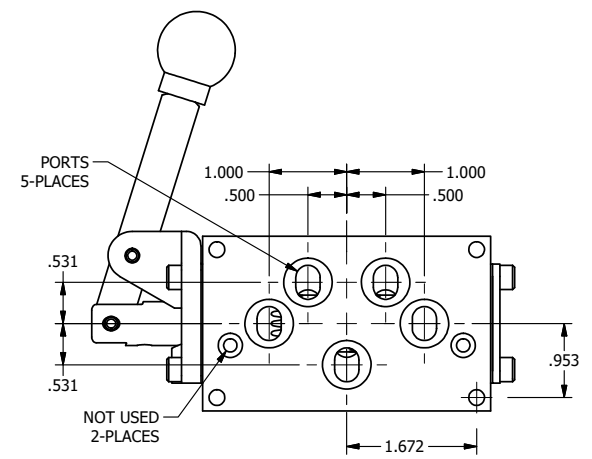

4

3

2

1

B

B

A

A

4

3

2

1

AAA
PRODUCTS
INTERNATIONAL

AAA PRODUCTS INTERNATIONAL
7114 Harry Hines Blvd
Dallas, TX 75235

TITLE: 3/8" SUBPLATE, LEVER, 2 POS,
DETENT, LVR RTRN, 90D LVR

DRAWING NO.: DIM_HD3PQR