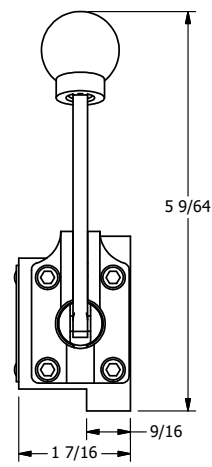

4

3

2

1

B

B

A

A

4

3

2

1

AAA
PRODUCTS
INTERNATIONAL

AAA PRODUCTS INTERNATIONAL
7114 Harry Hines Blvd
Dallas, TX 75235

TITLE: 3/8" SUBPLATE, LEVER, 2 POS,
DETENT, LVR RTRN, 90D LVR

DRAWING NO.: DIM_HD3PQR