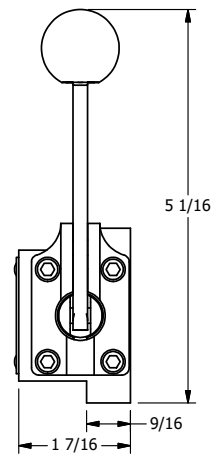

4

3

2

1

B

B

A

A

4

3

2

1

AAA
PRODUCTS
INTERNATIONAL

**AAA PRODUCTS
INTERNATIONAL**
7114 Harry Hines Blvd
Dallas, TX 75235

TITLE: 3/8" SUBPLATE, LEVER, 3 POS,
DETENT, CLSD CTR SPL,
RED KNOB, 90D LVR

DRAWING NO.:
DIM_HD3PJR