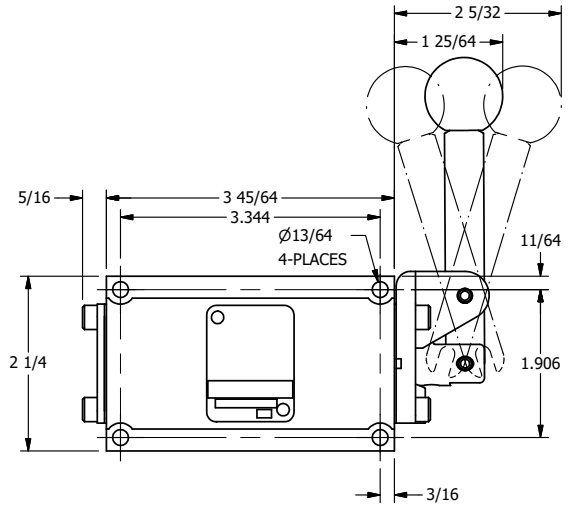

4

3

2

1

B

B

A

A

4

3

2

1

AAA
PRODUCTS
INTERNATIONAL

**AAA PRODUCTS
INTERNATIONAL**
7114 Harry Hines Blvd
Dallas, TX 75235

TITLE: 3/8" SUBPLATE, LEVER, 3 POS,
DETENT, CLSD CTR SPL,
RED KNOB, 90D LVR

DRAWING NO.:
DIM_HD3PJR

THE INFORMATION CONTAINED WITHIN THIS DOCUMENT IS PROPRIETARY TO AAA PRODUCTS AND MAY NOT BE DISCLOSED WITHOUT PRIOR WRITTEN CONSENT