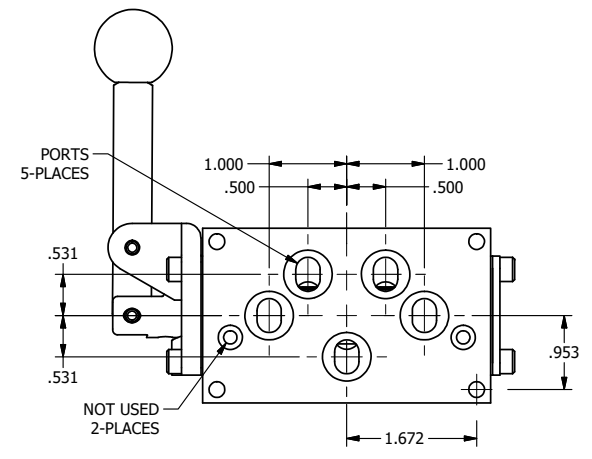

4

3

2

1

B

B

A

A

4

3

2

1

AAA
PRODUCTS
INTERNATIONAL

**AAA PRODUCTS
INTERNATIONAL**
7114 Harry Hines Blvd
Dallas, TX 75235

TITLE: 3/8" SUBPLATE, LEVER, 3 POS,
DETENT, CLSD CTR SPL,
RED KNOB, 90D LVR

DRAWING NO.:
DIM_HD3PJR

THE INFORMATION CONTAINED WITHIN THIS DOCUMENT IS PROPRIETARY TO AAA PRODUCTS AND MAY NOT BE DISCLOSED WITHOUT PRIOR WRITTEN CONSENT