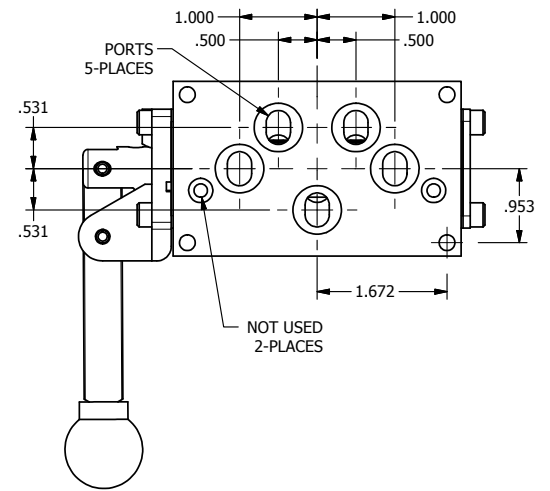

4

3

2

1

B

B

A

A

4

3

2

1

AAA
PRODUCTS
INTERNATIONAL

**AAA PRODUCTS
INTERNATIONAL**
7114 Harry Hines Blvd
Dallas, TX 75235

TITLE: 3/8" SUBPLATE, LEVER, 3 POS,
DETENT, LEVER SHFT, FLOAT CTR SPL,
270D LEVER

DRAWING NO.:
DIM_HD3PGRT

THE INFORMATION CONTAINED WITHIN THIS DOCUMENT IS PROPRIETARY TO AAA PRODUCTS AND MAY NOT BE DISCLOSED WITHOUT PRIOR WRITTEN CONSENT