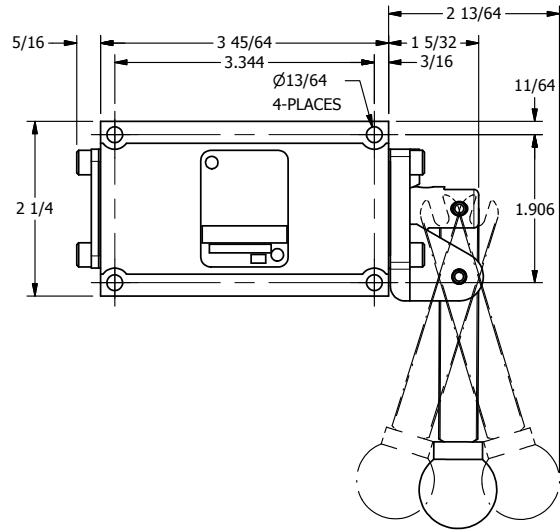

4

3

2

1

B

B

A

A

4

3

2

1

AAA
PRODUCTS
INTERNATIONAL

**AAA PRODUCTS
INTERNATIONAL**
7114 Harry Hines Blvd
Dallas, TX 75235

TITLE: 3/8" SUBPLATE, LEVER, 3 POS,
DETENT, LEVER SHFT, FLOAT CTR SPL,
270D LEVER

DRAWING NO.:
DIM_HD3PGRT

THE INFORMATION CONTAINED WITHIN THIS DOCUMENT IS PROPRIETARY TO AAA PRODUCTS AND MAY NOT BE DISCLOSED WITHOUT PRIOR WRITTEN CONSENT