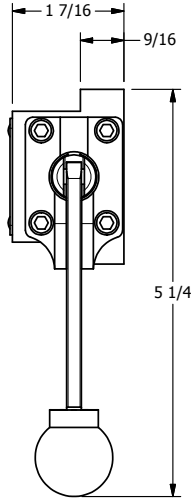

4

3

2

1

B

B

A

A

4

3

2

1

**AAA**  
PRODUCTS  
INTERNATIONAL

**AAA PRODUCTS  
INTERNATIONAL**  
7114 Harry Hines Blvd  
Dallas, TX 75235

TITLE: 3/8" SUBPLATE, LEVER, 3 POS,  
DETENT, LEVER SHFT, FLOAT CTR SPL,  
270D LEVER

DRAWING NO.:  
DIM\_HD3PGRT