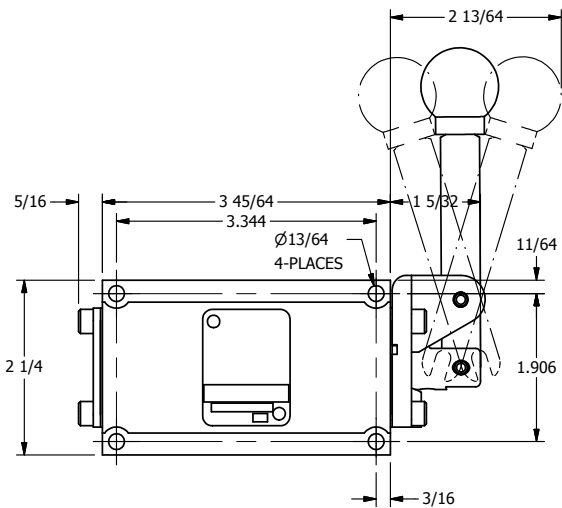

4

3

2

1

**AAA**  
PRODUCTS  
INTERNATIONAL

**AAA PRODUCTS  
INTERNATIONAL**  
7114 Harry Hines Blvd  
Dallas, TX 75235

TITLE: 3/8" SUBPLATE, LEVER, 3 POS,  
SPR CTR, LEVER SHFT, FLOAT CTR SPL,  
90D LEVER

DRAWING NO.:  
DIM\_HD3PGR