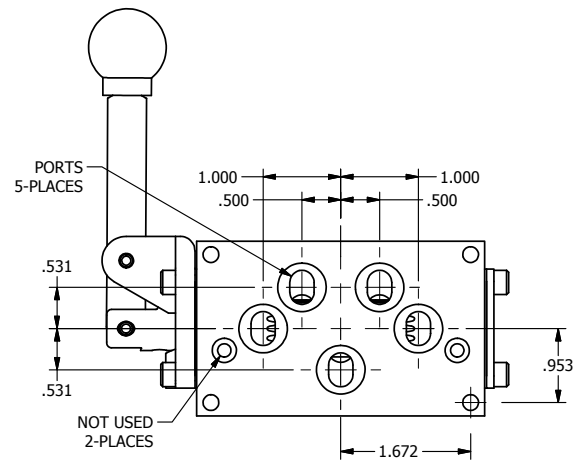

4

3

2

1

**AAA**  
PRODUCTS  
INTERNATIONAL

**AAA PRODUCTS  
INTERNATIONAL**  
7114 Harry Hines Blvd  
Dallas, TX 75235

TITLE: 3/8" SUBPLATE, LEVER, 3 POS,  
SPR CTR, LEVER SHFT, FLOAT CTR SPL,  
90D LEVER

DRAWING NO.:  
DIM\_HD3PGR