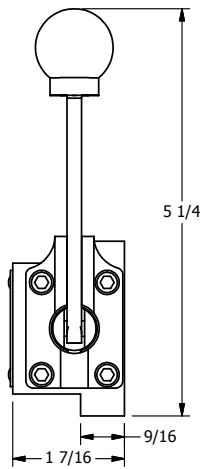

4

3

2

1

**AAA**  
PRODUCTS  
INTERNATIONAL

**AAA PRODUCTS  
INTERNATIONAL**  
7114 Harry Hines Blvd  
Dallas, TX 75235

TITLE: 3/8" SUBPLATE, LEVER, 3 POS,  
SPR CTR, LEVER SHFT, FLOAT CTR SPL,  
90D LEVER

DRAWING NO.:  
DIM\_HD3PGR