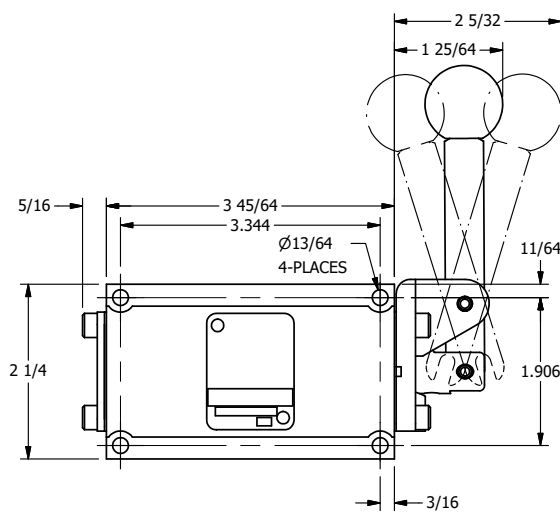

4

3

2

1

B

B

A

A

4

3

2

1

AAA
PRODUCTS
INTERNATIONAL

**AAA PRODUCTS
INTERNATIONAL**
7114 Harry Hines Blvd
Dallas, TX 75235

TITLE: 3/8" SUBPLATE, LEVER, 3 POS,
DETENT, FLOAT CTR SPL,
RED KNOB, 90D LVR

DRAWING NO.:
DIM_HD3PGJR

THE INFORMATION CONTAINED WITHIN THIS DOCUMENT IS PROPRIETARY TO AAA PRODUCTS AND MAY NOT BE DISCLOSED WITHOUT PRIOR WRITTEN CONSENT