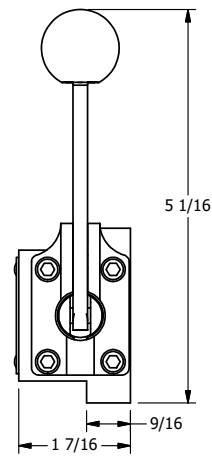

4

3

2

1

B

B

A

A

4

3

2

1

AAA
PRODUCTS
INTERNATIONAL

**AAA PRODUCTS
INTERNATIONAL**
7114 Harry Hines Blvd
Dallas, TX 75235

TITLE: 3/8" SUBPLATE, LEVER, 3 POS,
DETENT, FLOAT CTR SPL,
RED KNOB, 90D LVR

DRAWING NO.:
DIM_HD3PGJR