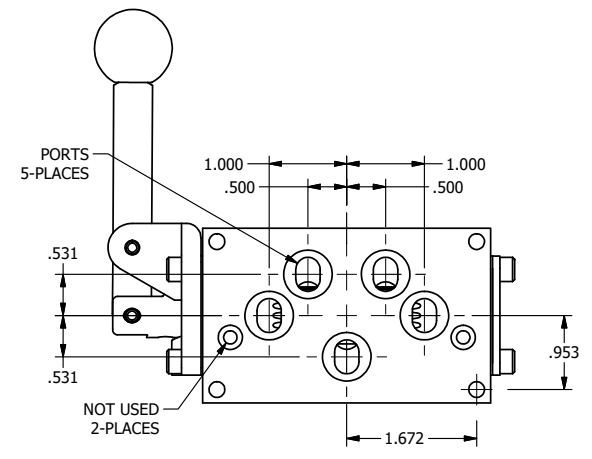

4

3

2

1

B

B

A

A

4

3

2

1

AAA
PRODUCTS
INTERNATIONAL

**AAA PRODUCTS
INTERNATIONAL**
7114 Harry Hines Blvd
Dallas, TX 75235

TITLE: 3/8" SUBPLATE, LEVER, 3 POS,
DETENT, FLOAT CTR SPL,
RED KNOB, 90D LVR

DRAWING NO.:
DIM_HD3PGJR

THE INFORMATION CONTAINED WITHIN THIS DOCUMENT IS PROPRIETARY TO AAA PRODUCTS AND MAY NOT BE DISCLOSED WITHOUT PRIOR WRITTEN CONSENT