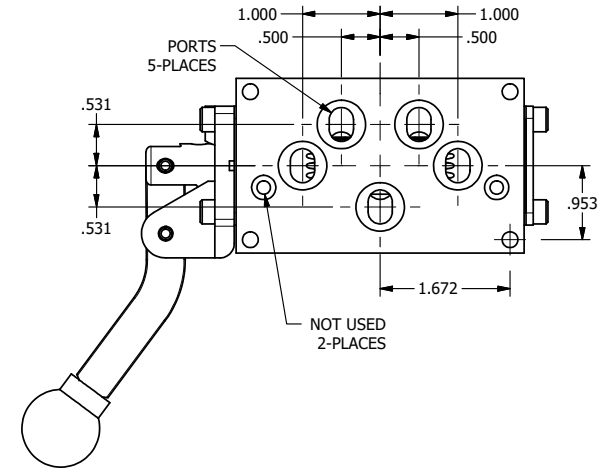

AAA
 PRODUCTS
 INTERNATIONAL
AAA PRODUCTS INTERNATIONAL
 7114 Harry Hines Blvd
 Dallas, TX 75235

TITLE: 3/8" SUBPLATE, LEVER, 3 POS,
 DETENT, LEVER SHFT, FLOAT CTR SPL,
 CRVD LVR, 270D LVR

DRAWING NO.:
DIM_HD3PGCRT