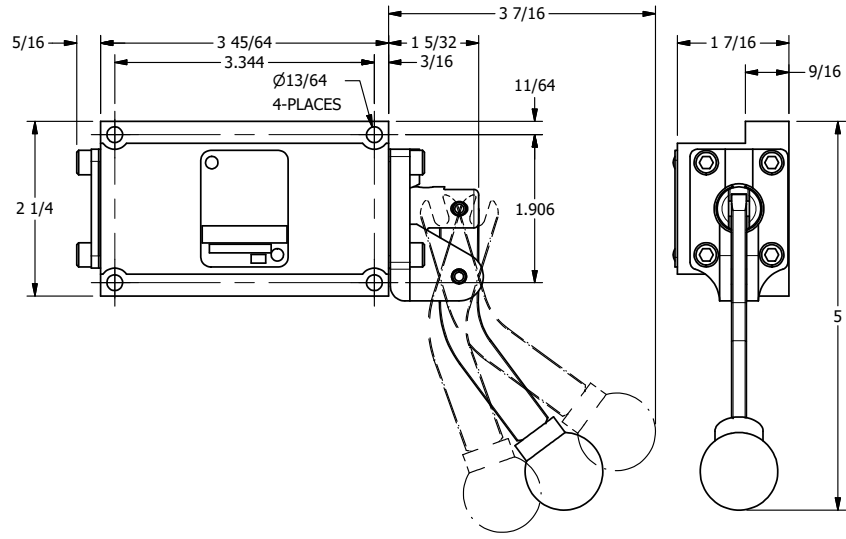

AAA
 PRODUCTS
 INTERNATIONAL
AAA PRODUCTS INTERNATIONAL
 7114 Harry Hines Blvd
 Dallas, TX 75235

TITLE: 3/8" SUBPLATE, LEVER, 3 POS,
 DETENT, LEVER SHFT, FLOAT CTR SPL,
 CRVD LVR, 270D LVR

DRAWING NO.:
DIM_HD3PGCRT