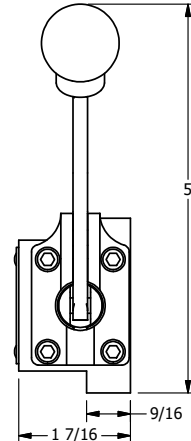

4

3

2

1

B

B

A

A

AAA
PRODUCTS
INTERNATIONAL

AAA PRODUCTS INTERNATIONAL
7114 Harry Hines Blvd
Dallas, TX 75235

TITLE: 3/8" SUBPLATE, LEVER, 3 POS,
SPR CTR, LEVER SHFT, FLOAT CTR SPL,
CRVD LVR, 90D LVR

DRAWING NO.:
DIM_HD3PGCR