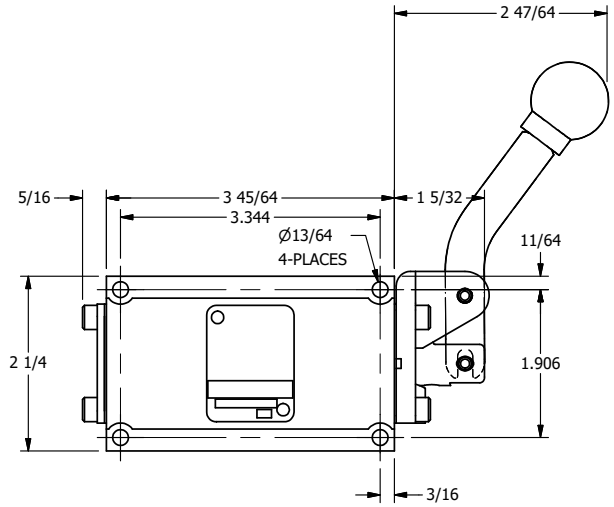

4

3

2

1

B

B

A

A

AAA
PRODUCTS
INTERNATIONAL

AAA PRODUCTS INTERNATIONAL
7114 Harry Hines Blvd
Dallas, TX 75235

TITLE: 3/8" SUBPLATE, LEVER, 3 POS,
SPR CTR, LEVER SHFT, FLOAT CTR SPL,
CRVD LVR, 90D LVR

DRAWING NO.:
DIM_HD3PGCR

4

3

2

1

THE INFORMATION CONTAINED WITHIN THIS DOCUMENT IS PROPRIETARY TO AAA PRODUCTS AND MAY NOT BE DISCLOSED WITHOUT PRIOR WRITTEN CONSENT