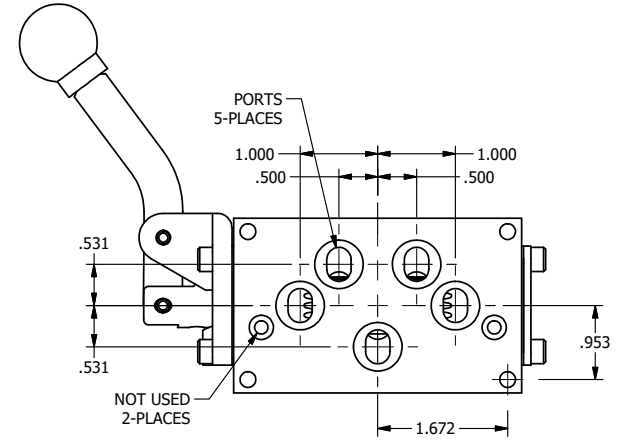

4

3

2

1

B

B

A

A

AAA
PRODUCTS
INTERNATIONAL

AAA PRODUCTS INTERNATIONAL
7114 Harry Hines Blvd
Dallas, TX 75235

TITLE: 3/8" SUBPLATE, LEVER, 3 POS,
SPR CTR, LEVER SHFT, FLOAT CTR SPL,
CRVD LVR, 90D LVR

DRAWING NO.:
DIM_HD3PGCR

4

3

2

1

THE INFORMATION CONTAINED WITHIN THIS DOCUMENT IS PROPRIETARY TO AAA PRODUCTS AND MAY NOT BE DISCLOSED WITHOUT PRIOR WRITTEN CONSENT