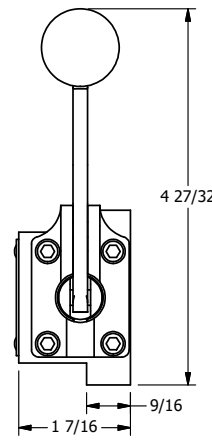

4

3

2

1

AAA
PRODUCTS
INTERNATIONAL

**AAA PRODUCTS
INTERNATIONAL**
7114 Harry Hines Blvd
Dallas, TX 75235

TITLE: 3/8" SUBPLATE, LEVER, 3 POS,
SPR CTR, LEVER SHFT, FLOAT CTR SPL,
CRVD LVR, RED KNOB, 90D LVR

DRAWING NO.:
DIM_HD3PGCJR