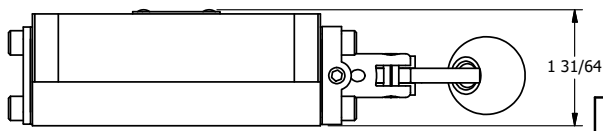

4

3

2

1

AAA
PRODUCTS
INTERNATIONAL

**AAA PRODUCTS
INTERNATIONAL**
7114 Harry Hines Blvd
Dallas, TX 75235

TITLE: 3/8" SUBPLATE, LEVER, 3 POS,
SPR CTR, LEVER SHFT, FLOAT CTR SPL,
CRVD LVR, RED KNOB, 90D LVR

DRAWING NO.:
DIM_HD3PGCJR