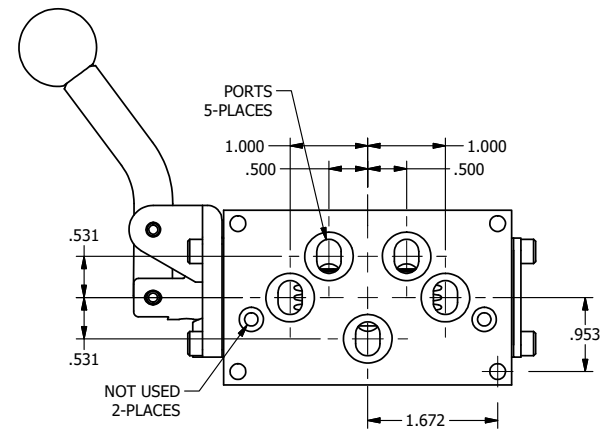

4

3

2

1

AAA
PRODUCTS
INTERNATIONAL

**AAA PRODUCTS
INTERNATIONAL**
7114 Harry Hines Blvd
Dallas, TX 75235

TITLE: 3/8" SUBPLATE, LEVER, 3 POS,
SPR CTR, LEVER SHFT, FLOAT CTR SPL,
CRVD LVR, RED KNOB, 90D LVR

DRAWING NO.:
DIM_HD3PGCJR