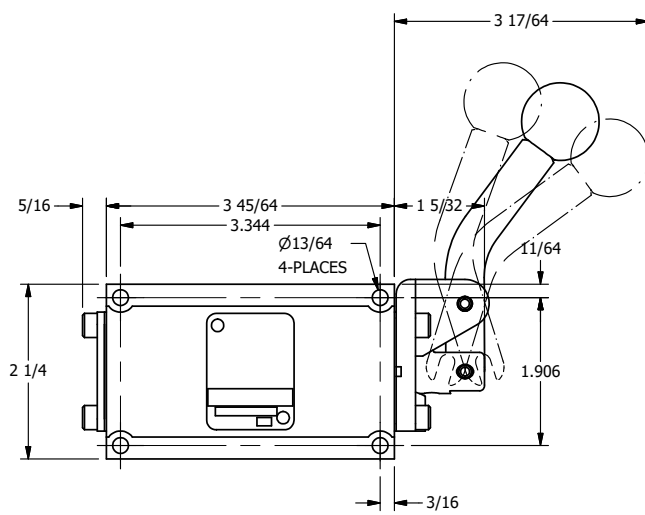

4

3

2

1

AAA
PRODUCTS
INTERNATIONAL

**AAA PRODUCTS
INTERNATIONAL**
7114 Harry Hines Blvd
Dallas, TX 75235

TITLE: 3/8" SUBPLATE, LEVER, 3 POS,
SPR CTR, LEVER SHFT, FLOAT CTR SPL,
CRVD LVR, RED KNOB, 90D LVR

DRAWING NO.:
DIM_HD3PGCJR