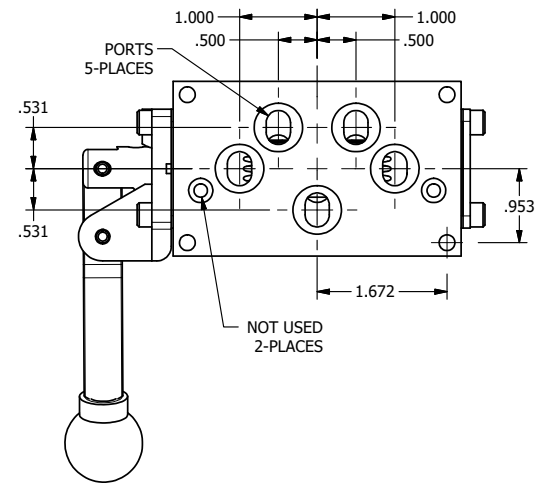

4

3

2

1

B

B

A

A

4

3

2

1

AAA
PRODUCTS
INTERNATIONAL

**AAA PRODUCTS
INTERNATIONAL**
7114 Harry Hines Blvd
Dallas, TX 75235

TITLE: 3/8" SUBPLATE, LEVER, 3 POS,
DETENT, LEVER RTRN,
BNT LVR RIGHT, 270D LVR

DRAWING NO.:
DIM_HD3PGBRRT

THE INFORMATION CONTAINED WITHIN THIS DOCUMENT IS PROPRIETARY TO AAA PRODUCTS AND MAY NOT BE DISCLOSED WITHOUT PRIOR WRITTEN CONSENT