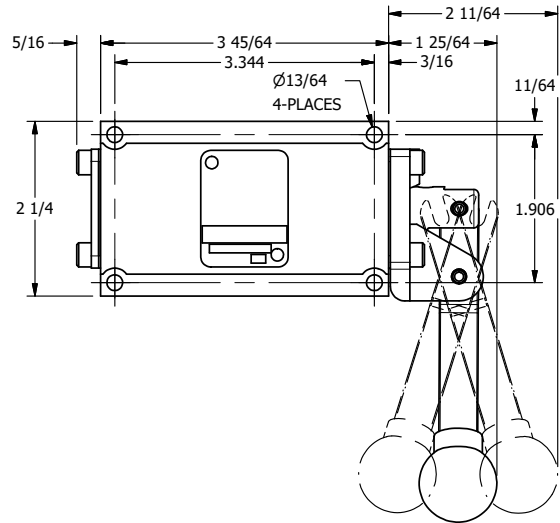

4

3

2

1

B

B

A

A

4

3

2

1

AAA
PRODUCTS
INTERNATIONAL

**AAA PRODUCTS
INTERNATIONAL**
7114 Harry Hines Blvd
Dallas, TX 75235

TITLE: 3/8" SUBPLATE, LEVER, 3 POS,
DETENT, LEVER RTRN,
BNT LVR RIGHT, 270D LVR

DRAWING NO.:
DIM_HD3PGBRRT

THE INFORMATION CONTAINED WITHIN THIS DOCUMENT IS PROPRIETARY TO AAA PRODUCTS AND MAY NOT BE DISCLOSED WITHOUT PRIOR WRITTEN CONSENT