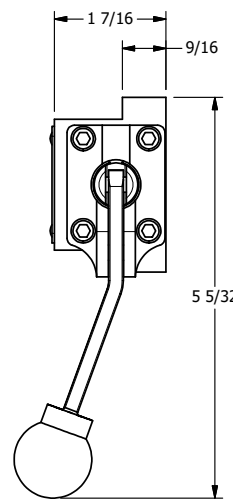

4

3

2

1

B

B

A

A

4

3

2

1

AAA
PRODUCTS
INTERNATIONAL

**AAA PRODUCTS
INTERNATIONAL**
7114 Harry Hines Blvd
Dallas, TX 75235

TITLE: 3/8" SUBPLATE, LEVER, 3 POS,
DETENT, LEVER RTRN,
BNT LVR RIGHT, 270D LVR

DRAWING NO.:
DIM_HD3PGBRRT