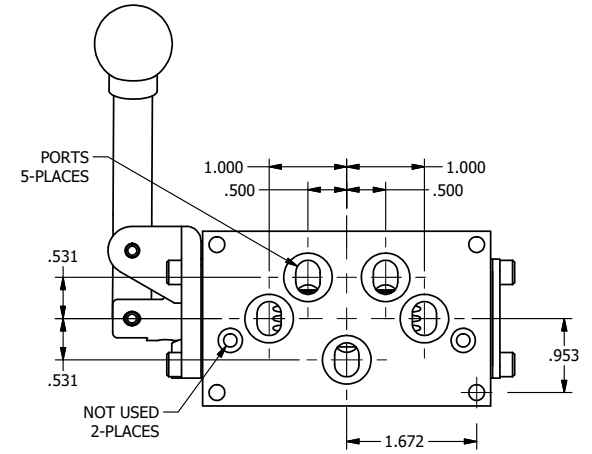

4

3

2

1

B

B

A

A

AAA
PRODUCTS
INTERNATIONAL

AAA PRODUCTS INTERNATIONAL
7114 Harry Hines Blvd
Dallas, TX 75235

TITLE: 3/8" SUBPLATE, LEVER, 3 POS,
DETENT, LEVER RTRN,
BNT LVR RIGHT, 90D LVR

DRAWING NO.:
DIM_HD3PGBRR

4

3

2

1

THE INFORMATION CONTAINED WITHIN THIS DOCUMENT IS PROPRIETARY TO AAA PRODUCTS AND MAY NOT BE DISCLOSED WITHOUT PRIOR WRITTEN CONSENT