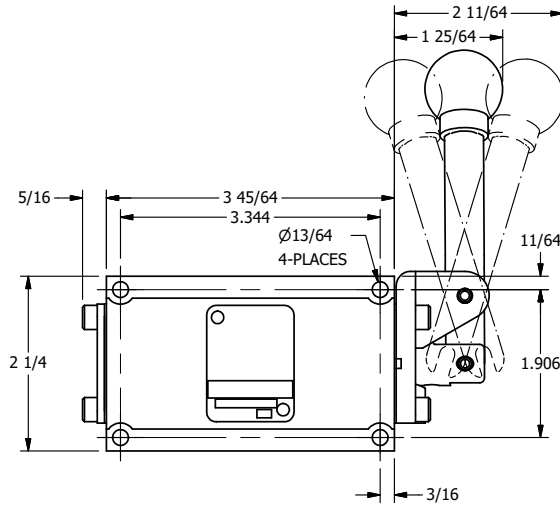

4

3

2

1

B

B

A

A

AAA
PRODUCTS
INTERNATIONAL

AAA PRODUCTS INTERNATIONAL
7114 Harry Hines Blvd
Dallas, TX 75235

TITLE: 3/8" SUBPLATE, LEVER, 3 POS,
DETENT, LEVER RTRN,
BNT LVR RIGHT, 90D LVR

DRAWING NO.:
DIM_HD3PGBRR

4

3

2

1

THE INFORMATION CONTAINED WITHIN THIS DOCUMENT IS PROPRIETARY TO AAA PRODUCTS AND MAY NOT BE DISCLOSED WITHOUT PRIOR WRITTEN CONSENT