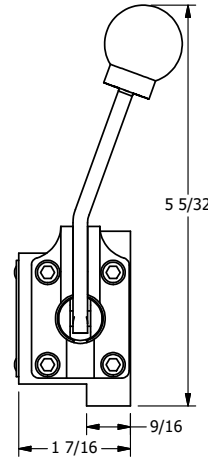

4

3

2

1

B

B

A

A

AAA
PRODUCTS
INTERNATIONAL

AAA PRODUCTS INTERNATIONAL
7114 Harry Hines Blvd
Dallas, TX 75235

TITLE: 3/8" SUBPLATE, LEVER, 3 POS,
DETENT, LEVER RTRN,
BNT LVR RIGHT, 90D LVR

DRAWING NO.:
DIM_HD3PGBRR

4

3

2

1