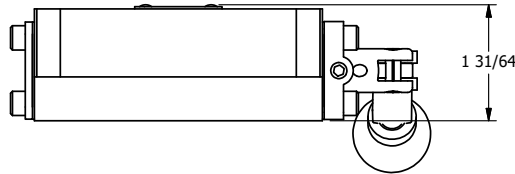

4

3

2

1

B

B

A

A

AAA
PRODUCTS
INTERNATIONAL

AAA PRODUCTS INTERNATIONAL
7114 Harry Hines Blvd
Dallas, TX 75235

TITLE: 3/8" SUBPLATE, LEVER, 3 POS,
DETENT, LEVER RTRN,
BNT LVR RIGHT, 90D LVR

DRAWING NO.:
DIM_HD3PGBRR

4

3

2

1