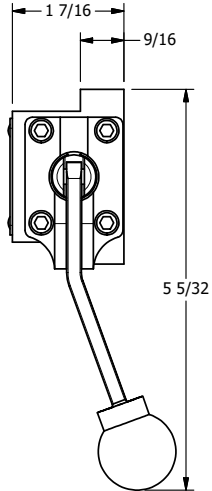

4

3

2

1

B

B

A

A

AAA
PRODUCTS
INTERNATIONAL

**AAA PRODUCTS
INTERNATIONAL**
7114 Harry Hines Blvd
Dallas, TX 75235

TITLE: 3/8" SUBPLATE, LEVER, 3 POS,
DETENT, LEVER SHFT, FLOAT CTR SPL,
BNT LVR LFT, 270D LVR

DRAWING NO.:
DIM_HD3PGBLRT