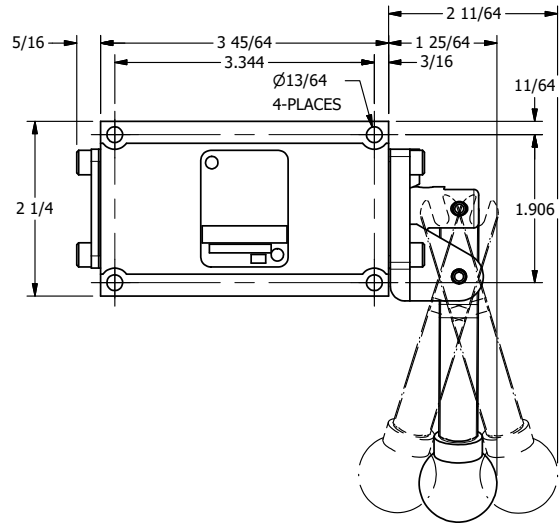

AAA
PRODUCTS
INTERNATIONAL

**AAA PRODUCTS
INTERNATIONAL**
7114 Harry Hines Blvd
Dallas, TX 75235

TITLE: 3/8" SUBPLATE, LEVER, 3 POS,
DETENT, LEVER SHFT, FLOAT CTR SPL,
BNT LVR LFT, 270D LVR

DRAWING NO.:
DIM_HD3PGBLRT