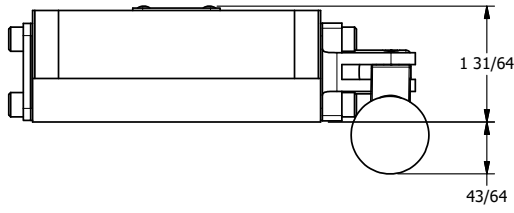

4

3

2

1

B

B

A

A

AAA
PRODUCTS
INTERNATIONAL

**AAA PRODUCTS
INTERNATIONAL**
7114 Harry Hines Blvd
Dallas, TX 75235

TITLE: 3/8" SUBPLATE, LEVER, 3 POS,
DETENT, LEVER SHFT, FLOAT CTR SPL,
BNT LVR LFT, 270D LVR

DRAWING NO.:
DIM_HD3PGBLRT