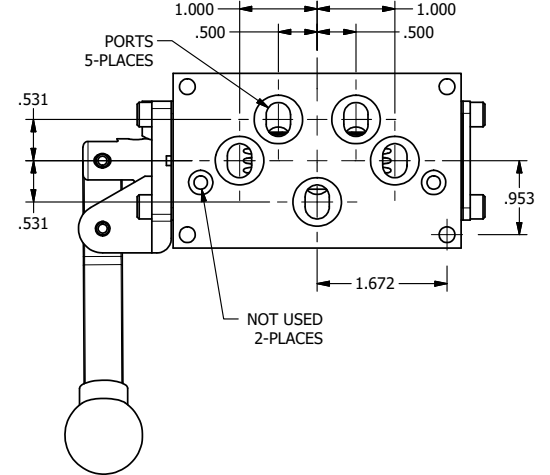

AAA
PRODUCTS
INTERNATIONAL

**AAA PRODUCTS
INTERNATIONAL**
7114 Harry Hines Blvd
Dallas, TX 75235

TITLE: 3/8" SUBPLATE, LEVER, 3 POS,
DETENT, LEVER SHFT, FLOAT CTR SPL,
BNT LVR LFT, 270D LVR

DRAWING NO.:
DIM_HD3PGBLRT