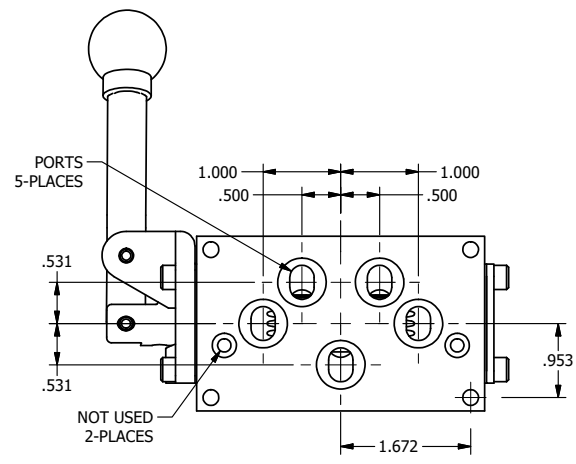

4

3

2

1

AAA
PRODUCTS
INTERNATIONAL

AAA PRODUCTS INTERNATIONAL
7114 Harry Hines Blvd
Dallas, TX 75235

TITLE: 3/8" SUBPLATE, LEVER, 3 POS,
SPR CTR, LEVER SHFT, FLOAT CTR SPL,
BNT LVR LFT, 90D LVR

DRAWING NO.:
DIM_HD3PGBLR