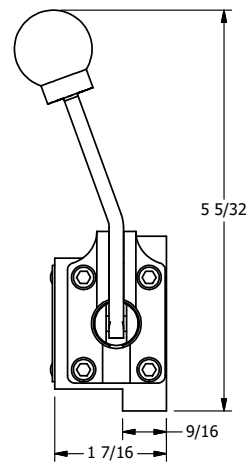

4

3

2

1

AAA
PRODUCTS
INTERNATIONAL

AAA PRODUCTS INTERNATIONAL
7114 Harry Hines Blvd
Dallas, TX 75235

TITLE: 3/8" SUBPLATE, LEVER, 3 POS,
SPR CTR, LEVER SHFT, FLOAT CTR SPL,
BNT LVR LFT, 90D LVR

DRAWING NO.:
DIM_HD3PGBLR