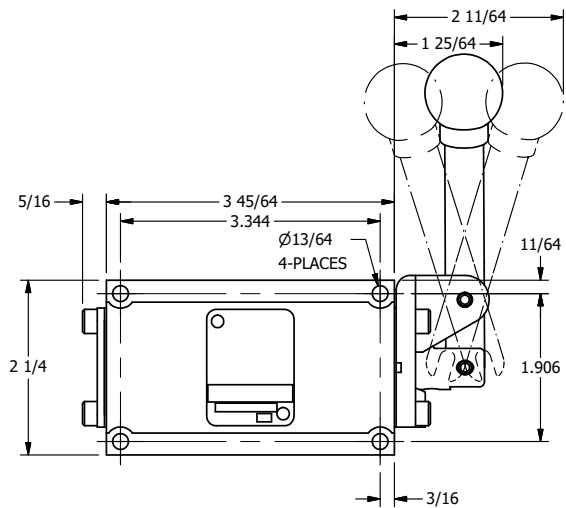

4

3

2

1

AAA
PRODUCTS
INTERNATIONAL

AAA PRODUCTS INTERNATIONAL
7114 Harry Hines Blvd
Dallas, TX 75235

TITLE: 3/8" SUBPLATE, LEVER, 3 POS,
SPR CTR, LEVER SHFT, FLOAT CTR SPL,
BNT LVR LFT, 90D LVR

DRAWING NO.:
DIM_HD3PGBLR