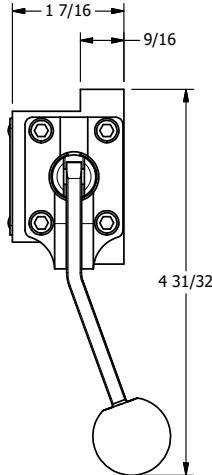

4

3

2

1

B

B

A

A

**AAA**  
PRODUCTS  
INTERNATIONAL

**AAA PRODUCTS  
INTERNATIONAL**  
7114 Harry Hines Blvd  
Dallas, TX 75235

TITLE: 3/8" SUBPLATE, LEVER, 3 POS,  
DETENT, LEVER SHFT, FLOAT CTR SPL,  
BNT LVR LFT, RED KNOB, 270D LVR

DRAWING NO.:  
**DIM\_HD3PGBLJRT**

THE INFORMATION CONTAINED WITHIN THIS DOCUMENT IS PROPRIETARY TO AAA PRODUCTS AND MAY NOT BE DISCLOSED WITHOUT PRIOR WRITTEN CONSENT

4

3

2

1

B

B