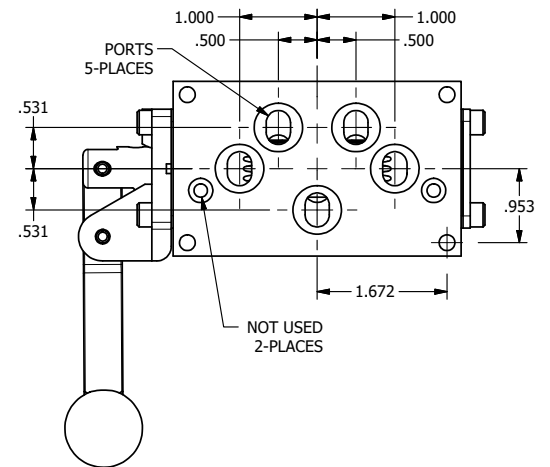

**AAA**  
PRODUCTS  
INTERNATIONAL

**AAA PRODUCTS  
INTERNATIONAL**  
7114 Harry Hines Blvd  
Dallas, TX 75235

TITLE: 3/8" SUBPLATE, LEVER, 3 POS,  
DETENT, LEVER SHFT, FLOAT CTR SPL,  
BNT LVR LFT, RED KNOB, 270D LVR

DRAWING NO.:  
**DIM\_HD3PGBLJRT**

THE INFORMATION CONTAINED WITHIN THIS DOCUMENT IS PROPRIETARY TO AAA PRODUCTS AND MAY NOT BE DISCLOSED WITHOUT PRIOR WRITTEN CONSENT

4

3

2

1

B

B