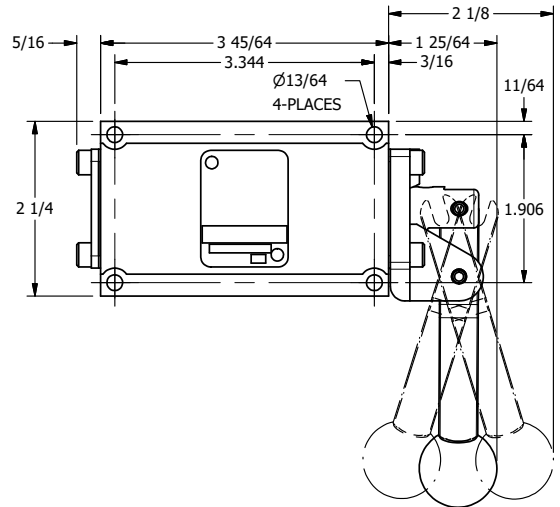

**AAA**  
PRODUCTS  
INTERNATIONAL

**AAA PRODUCTS  
INTERNATIONAL**  
7114 Harry Hines Blvd  
Dallas, TX 75235

TITLE: 3/8" SUBPLATE, LEVER, 3 POS,  
DETENT, LEVER SHFT, FLOAT CTR SPL,  
BNT LVR LFT, RED KNOB, 270D LVR

DRAWING NO.:  
**DIM\_HD3PGBLJRT**

THE INFORMATION CONTAINED WITHIN THIS DOCUMENT IS PROPRIETARY TO AAA PRODUCTS AND MAY NOT BE DISCLOSED WITHOUT PRIOR WRITTEN CONSENT

4

3

2

1

B

B