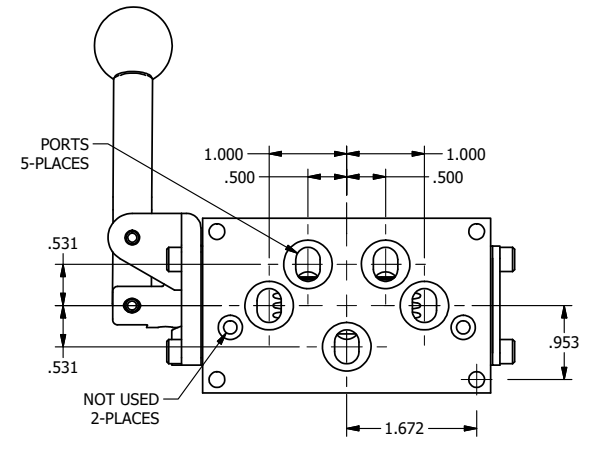

4

3

2

1

B

B

A

A

4

3

2

1

AAA
PRODUCTS
INTERNATIONAL

**AAA PRODUCTS
INTERNATIONAL**
7114 Harry Hines Blvd
Dallas, TX 75235

TITLE: $3/8$ " SUBPLATE, LEVER, 3 POS,
SPR CTR, LEVER SHFT, FLOAT CTR SPL,
BNT LVR LFT, RED KNOB, 90D LVR

DRAWING NO.:
DIM_HD3PGBLJR

THE INFORMATION CONTAINED WITHIN THIS DOCUMENT IS PROPRIETARY TO AAA PRODUCTS AND MAY NOT BE DISCLOSED WITHOUT PRIOR WRITTEN CONSENT