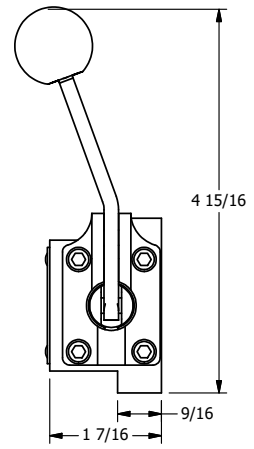

4

3

2

1

B

B

A

A

4

3

2

1

AAA
PRODUCTS
INTERNATIONAL

**AAA PRODUCTS
INTERNATIONAL**
7114 Harry Hines Blvd
Dallas, TX 75235

TITLE: $3/8$ " SUBPLATE, LEVER, 3 POS,
SPR CTR, LEVER SHFT, FLOAT CTR SPL,
BNT LVR LFT, RED KNOB, 90D LVR

DRAWING NO.:
DIM_HD3PGBLJR

THE INFORMATION CONTAINED WITHIN THIS DOCUMENT IS PROPRIETARY TO AAA PRODUCTS AND MAY NOT BE DISCLOSED WITHOUT PRIOR WRITTEN CONSENT