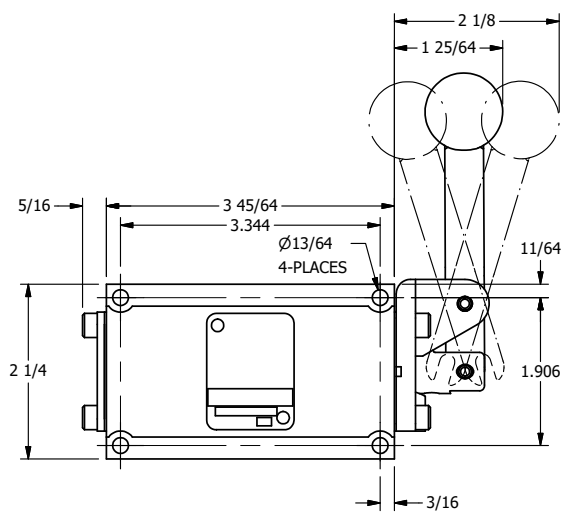

4

3

2

1

B

B

A

A

4

3

2

1

AAA
PRODUCTS
INTERNATIONAL

**AAA PRODUCTS
INTERNATIONAL**
7114 Harry Hines Blvd
Dallas, TX 75235

TITLE: $3/8$ " SUBPLATE, LEVER, 3 POS,
SPR CTR, LEVER SHFT, FLOAT CTR SPL,
BNT LVR LFT, RED KNOB, 90D LVR

DRAWING NO.:
DIM_HD3PGBLJR

THE INFORMATION CONTAINED WITHIN THIS DOCUMENT IS PROPRIETARY TO AAA PRODUCTS AND MAY NOT BE DISCLOSED WITHOUT PRIOR WRITTEN CONSENT