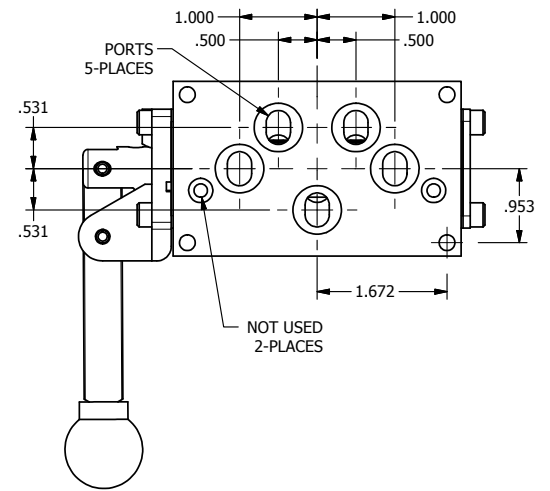

4

3

2

1

B

B

A

A

4

3

2

1

AAA
PRODUCTS
INTERNATIONAL

AAA PRODUCTS INTERNATIONAL
7114 Harry Hines Blvd
Dallas, TX 75235

TITLE: 3/8" SUBPLATE, LEVER, 3 POS,
DETENT, LEVER SHFT, REGEN CTR SPL,
270D LEVER

DRAWING NO.:
DIM_HD3PDRT

THE INFORMATION CONTAINED WITHIN THIS DOCUMENT IS PROPRIETARY TO AAA PRODUCTS AND MAY NOT BE DISCLOSED WITHOUT PRIOR WRITTEN CONSENT