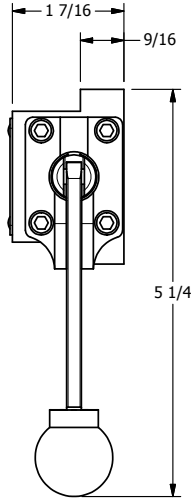

4

3

2

1

B

B

A

A

4

3

2

1

AAA
PRODUCTS
INTERNATIONAL

AAA PRODUCTS INTERNATIONAL
7114 Harry Hines Blvd
Dallas, TX 75235

TITLE: 3/8" SUBPLATE, LEVER, 3 POS,
DETENT, LEVER SHFT, REGEN CTR SPL,
270D LEVER

DRAWING NO.:
DIM_HD3PDRT