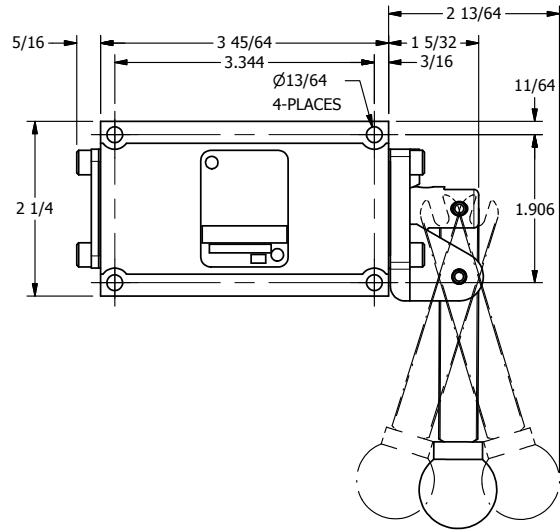

4

3

2

1

B

B

A

A

4

3

2

1

AAA
PRODUCTS
INTERNATIONAL

AAA PRODUCTS INTERNATIONAL
7114 Harry Hines Blvd
Dallas, TX 75235

TITLE: 3/8" SUBPLATE, LEVER, 3 POS,
DETENT, LEVER SHFT, REGEN CTR SPL,
270D LEVER

DRAWING NO.:
DIM_HD3PDRT

THE INFORMATION CONTAINED WITHIN THIS DOCUMENT IS PROPRIETARY TO AAA PRODUCTS AND MAY NOT BE DISCLOSED WITHOUT PRIOR WRITTEN CONSENT