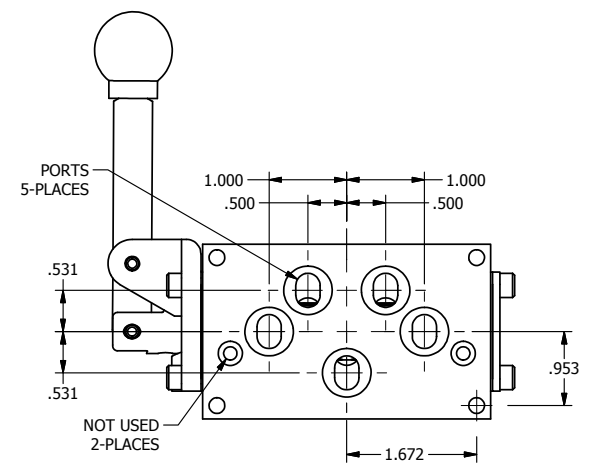

4

3

2

1

B

B

A

A

4

3

2

1

AAA
PRODUCTS
INTERNATIONAL

AAA PRODUCTS INTERNATIONAL
7114 Harry Hines Blvd
Dallas, TX 75235

TITLE: 3/8" SUBPLATE, LEVER, 3 POS,
SPR CTR, LEVER SHFT, REGEN CTR SPL,
90D LEVER

DRAWING NO.:
DIM_HD3PDR