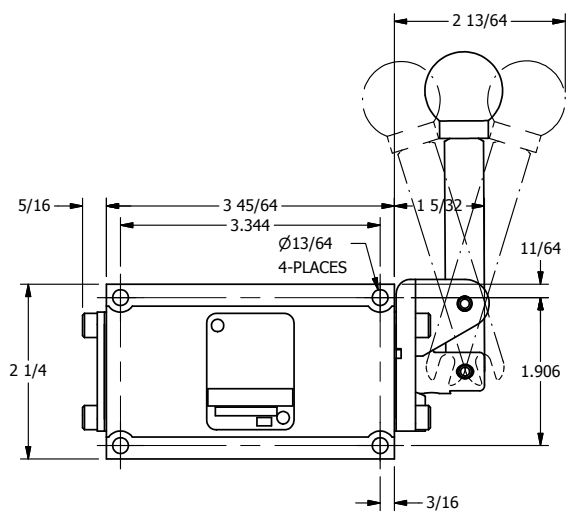

4

3

2

1

B

B

A

A

4

3

2

1

AAA
PRODUCTS
INTERNATIONAL

AAA PRODUCTS INTERNATIONAL
7114 Harry Hines Blvd
Dallas, TX 75235

TITLE: 3/8" SUBPLATE, LEVER, 3 POS,
SPR CTR, LEVER SHFT, REGEN CTR SPL,
90D LEVER

DRAWING NO.:
DIM_HD3PDR

THE INFORMATION CONTAINED WITHIN THIS DOCUMENT IS PROPRIETARY TO AAA PRODUCTS AND MAY NOT BE DISCLOSED WITHOUT PRIOR WRITTEN CONSENT