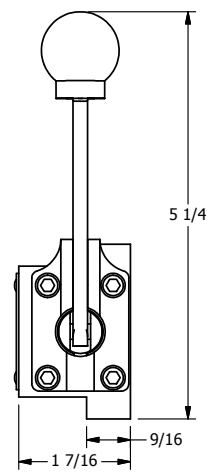

4

3

2

1

B

B

A

A

4

3

2

1

AAA
PRODUCTS
INTERNATIONAL

AAA PRODUCTS INTERNATIONAL
7114 Harry Hines Blvd
Dallas, TX 75235

TITLE: 3/8" SUBPLATE, LEVER, 3 POS,
SPR CTR, LEVER SHFT, REGEN CTR SPL,
90D LEVER

DRAWING NO.:
DIM_HD3PDR