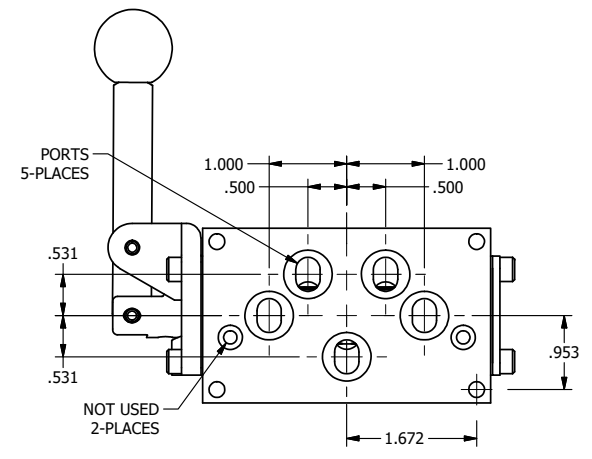

4

3

2

1

B

B

A

A

4

3

2

1

AAA
PRODUCTS
INTERNATIONAL

**AAA PRODUCTS
INTERNATIONAL**
7114 Harry Hines Blvd
Dallas, TX 75235

TITLE: 3/8" SUBPLATE, LEVER, 3 POS,
DETENT, REGEN CTR SPL,
RED KNOB, 90D LVR

DRAWING NO.:
DIM_HD3PDJR

THE INFORMATION CONTAINED WITHIN THIS DOCUMENT IS PROPRIETARY TO AAA PRODUCTS AND MAY NOT BE DISCLOSED WITHOUT PRIOR WRITTEN CONSENT