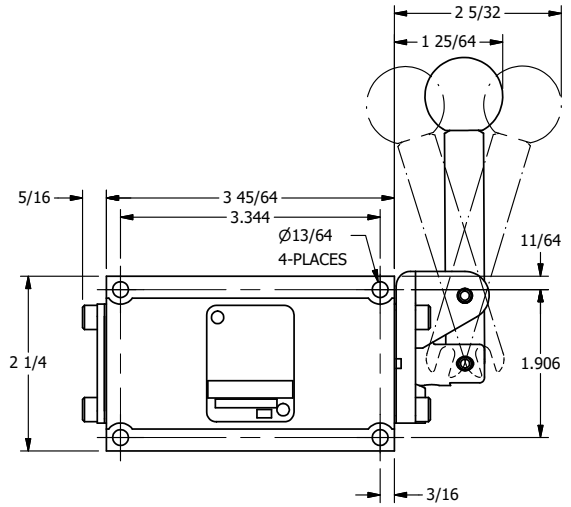

4

3

2

1

B

B

A

A

4

3

2

1

AAA
PRODUCTS
INTERNATIONAL

**AAA PRODUCTS
INTERNATIONAL**
7114 Harry Hines Blvd
Dallas, TX 75235

TITLE: 3/8" SUBPLATE, LEVER, 3 POS,
DETENT, REGEN CTR SPL,
RED KNOB, 90D LVR

DRAWING NO.:
DIM_HD3PDJR

THE INFORMATION CONTAINED WITHIN THIS DOCUMENT IS PROPRIETARY TO AAA PRODUCTS AND MAY NOT BE DISCLOSED WITHOUT PRIOR WRITTEN CONSENT