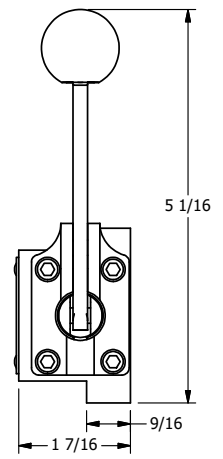

4

3

2

1

B

B

A

A

4

3

2

1

AAA
PRODUCTS
INTERNATIONAL

**AAA PRODUCTS
INTERNATIONAL**
7114 Harry Hines Blvd
Dallas, TX 75235

TITLE: 3/8" SUBPLATE, LEVER, 3 POS,
DETENT, REGEN CTR SPL,
RED KNOB, 90D LVR

DRAWING NO.:
DIM_HD3PDJR