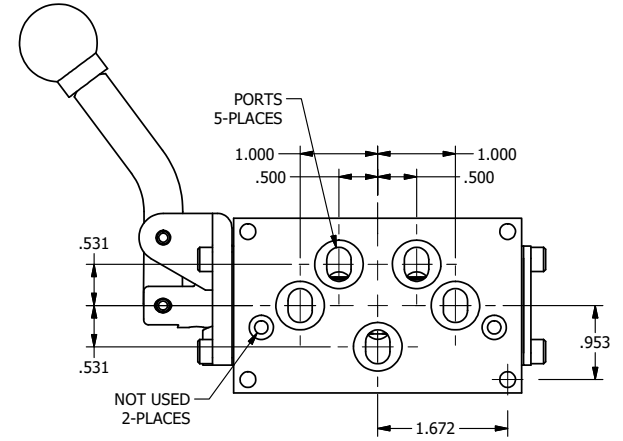

4

3

2

1

B

B

A

A

AAA
PRODUCTS
INTERNATIONAL

AAA PRODUCTS INTERNATIONAL
7114 Harry Hines Blvd
Dallas, TX 75235

TITLE: 3/8" SUBPLATE, LEVER, 3 POS,
SPR CTR, LEVER SHFT, REGEN CTR SPL,
CRVD LVR, 90D LVR

DRAWING NO.:
DIM_HD3PDCR

4

3

2

1

THE INFORMATION CONTAINED WITHIN THIS DOCUMENT IS PROPRIETARY TO AAA PRODUCTS AND MAY NOT BE DISCLOSED WITHOUT PRIOR WRITTEN CONSENT