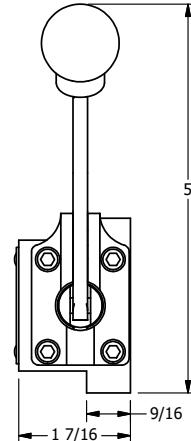

4

3

2

1

B

B

A

A

AAA
PRODUCTS
INTERNATIONAL

AAA PRODUCTS INTERNATIONAL
7114 Harry Hines Blvd
Dallas, TX 75235

TITLE: 3/8" SUBPLATE, LEVER, 3 POS,
SPR CTR, LEVER SHFT, REGEN CTR SPL,
CRVD LVR, 90D LVR

DRAWING NO.:
DIM_HD3PDCR