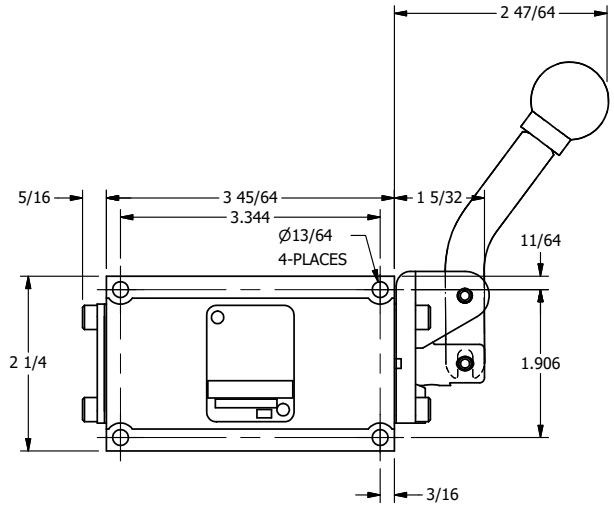

4

3

2

1

B

B

A

A

AAA
PRODUCTS
INTERNATIONAL

AAA PRODUCTS INTERNATIONAL
7114 Harry Hines Blvd
Dallas, TX 75235

TITLE: 3/8" SUBPLATE, LEVER, 3 POS,
SPR CTR, LEVER SHFT, REGEN CTR SPL,
CRVD LVR, 90D LVR

DRAWING NO.:
DIM_HD3PDCR

4

3

2

1

THE INFORMATION CONTAINED WITHIN THIS DOCUMENT IS PROPRIETARY TO AAA PRODUCTS AND MAY NOT BE DISCLOSED WITHOUT PRIOR WRITTEN CONSENT