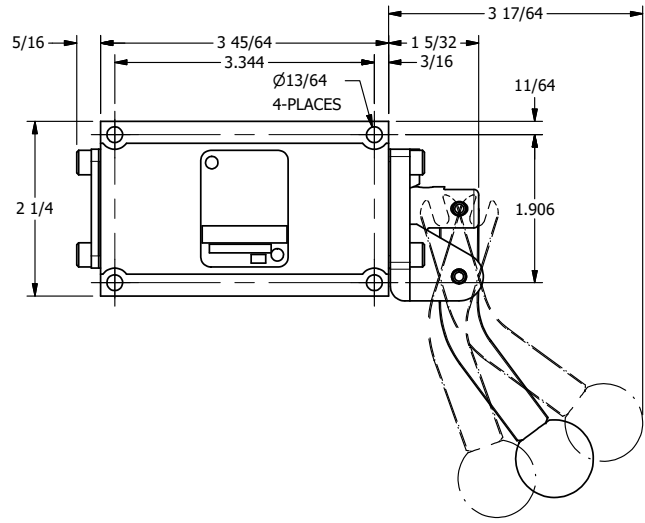

AAA
PRODUCTS
INTERNATIONAL

**AAA PRODUCTS
INTERNATIONAL**
7114 Harry Hines Blvd
Dallas, TX 75235

TITLE: 3/8" SUBPLATE, LEVER, 3 POS,
DETENT, LEVER SHFT, REGEN CTR SPL,
CRVD LVR, RED KNOB, 270D LVR

DRAWING NO.:
DIM_HD3PDCJRT