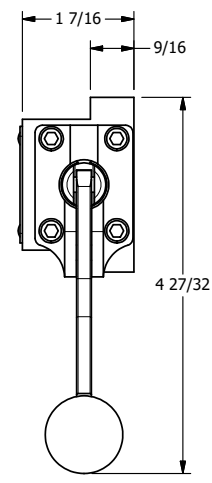

4

3

2

1

B

B

A

A

AAA
PRODUCTS
INTERNATIONAL

**AAA PRODUCTS
INTERNATIONAL**
7114 Harry Hines Blvd
Dallas, TX 75235

TITLE: 3/8" SUBPLATE, LEVER, 3 POS,
DETENT, LEVER SHFT, REGEN CTR SPL,
CRVD LVR, RED KNOB, 270D LVR

DRAWING NO.:
DIM_HD3PDCJRT