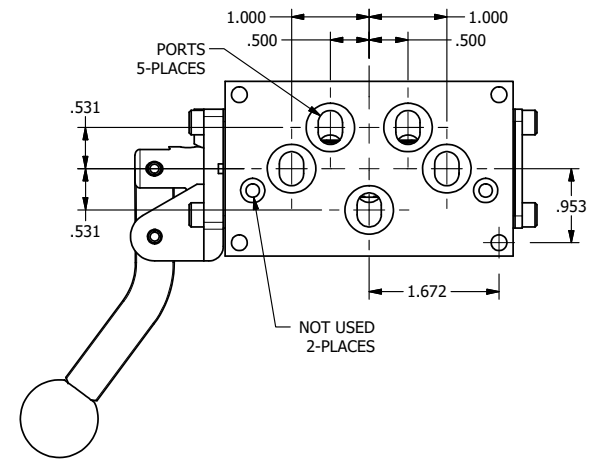

AAA
PRODUCTS
INTERNATIONAL

**AAA PRODUCTS
INTERNATIONAL**
7114 Harry Hines Blvd
Dallas, TX 75235

TITLE: 3/8" SUBPLATE, LEVER, 3 POS,
DETENT, LEVER SHFT, REGEN CTR SPL,
CRVD LVR, RED KNOB, 270D LVR

DRAWING NO.:
DIM_HD3PDCJRT