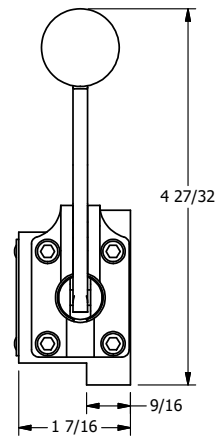

4

3

2

1

AAA
PRODUCTS
INTERNATIONAL

AAA PRODUCTS INTERNATIONAL
7114 Harry Hines Blvd
Dallas, TX 75235

TITLE: $3/8$ " SUBPLATE, LEVER, 3 POS,
SPR CTR, LEVER SHFT, REGEN CTR SPL,
CRVD LVR, RED KNOB, 90D LVR

DRAWING NO.:
DIM_HD3PDCJR