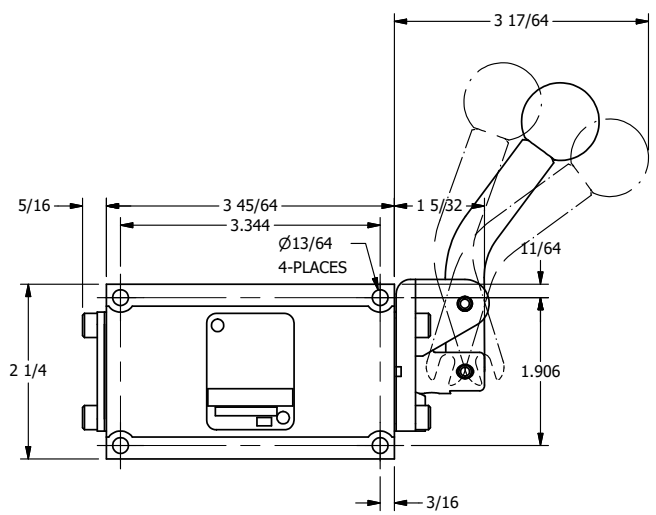

4

3

2

1

AAA
PRODUCTS
INTERNATIONAL

AAA PRODUCTS INTERNATIONAL
7114 Harry Hines Blvd
Dallas, TX 75235

TITLE: $3/8$ " SUBPLATE, LEVER, 3 POS,
SPR CTR, LEVER SHFT, REGEN CTR SPL,
CRVD LVR, RED KNOB, 90D LVR

DRAWING NO.:
DIM_HD3PDCJR