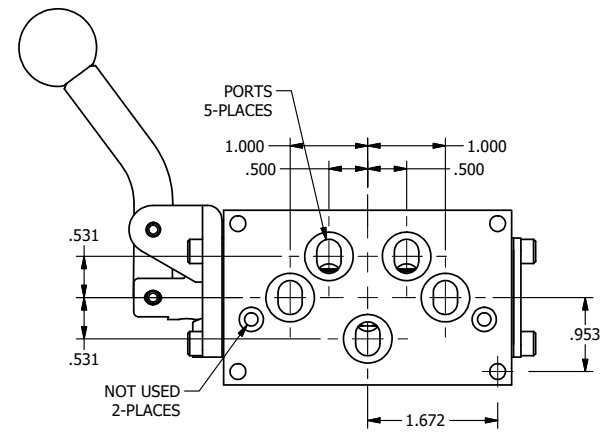

4

3

2

1

AAA
PRODUCTS
INTERNATIONAL

AAA PRODUCTS INTERNATIONAL
7114 Harry Hines Blvd
Dallas, TX 75235

TITLE: $3/8$ " SUBPLATE, LEVER, 3 POS,
SPR CTR, LEVER SHFT, REGEN CTR SPL,
CRVD LVR, RED KNOB, 90D LVR

DRAWING NO.:
DIM_HD3PDCJR