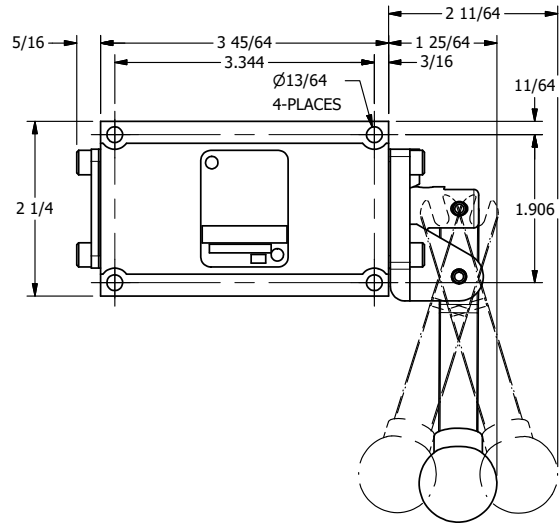

**AAA**  
PRODUCTS  
INTERNATIONAL

**AAA PRODUCTS INTERNATIONAL**  
7114 Harry Hines Blvd  
Dallas, TX 75235

TITLE: 3/8" SUBPLATE, LEVER, 3 POS,  
DETENT, LEVER RTRN,  
BNT LVR RIGHT, 270D LVR

DRAWING NO.:  
**DIM\_HD3PDBRRT**