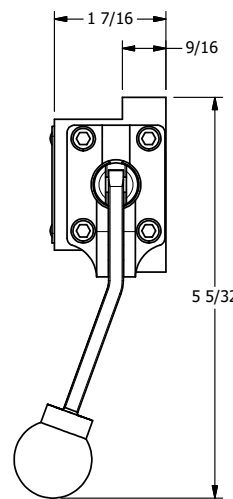

4

3

2

1

B

B

A

A

**AAA**  
PRODUCTS  
INTERNATIONAL

**AAA PRODUCTS INTERNATIONAL**  
7114 Harry Hines Blvd  
Dallas, TX 75235

TITLE: 3/8" SUBPLATE, LEVER, 3 POS,  
DETENT, LEVER RTRN,  
BNT LVR RIGHT, 270D LVR

DRAWING NO.:  
**DIM\_HD3PDBRRT**