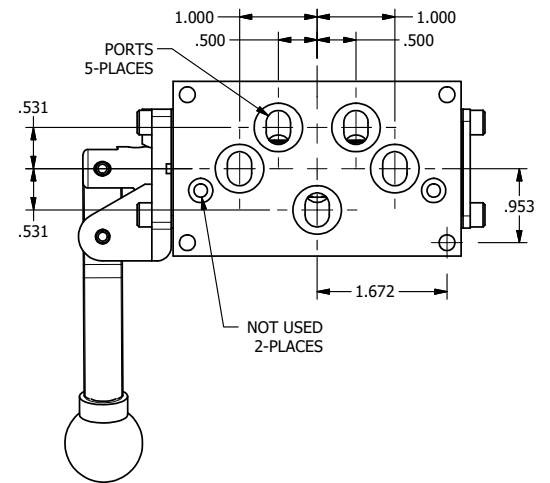

**AAA**  
PRODUCTS  
INTERNATIONAL

**AAA PRODUCTS INTERNATIONAL**  
7114 Harry Hines Blvd  
Dallas, TX 75235

TITLE: 3/8" SUBPLATE, LEVER, 3 POS,  
DETENT, LEVER RTRN,  
BNT LVR RIGHT, 270D LVR

DRAWING NO.:  
**DIM\_HD3PDBRRT**