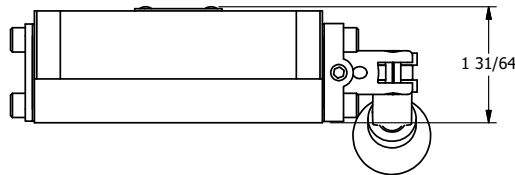

4

3

2

1

B

B

A

A

**AAA**  
PRODUCTS  
INTERNATIONAL

**AAA PRODUCTS INTERNATIONAL**  
7114 Harry Hines Blvd  
Dallas, TX 75235

TITLE: 3/8" SUBPLATE, LEVER, 3 POS,  
DETENT, LEVER RTRN,  
BNT LVR RIGHT, 90D LVR

DRAWING NO.:  
DIM\_HD3PDBRR