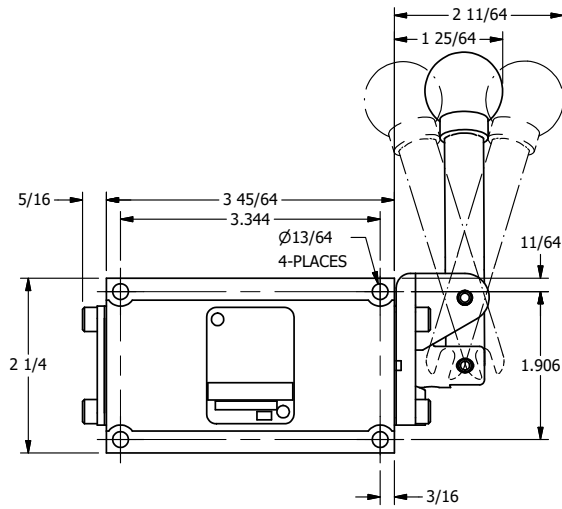

4

3

2

1

B

B

A

A

AAA
PRODUCTS
INTERNATIONAL

AAA PRODUCTS INTERNATIONAL
7114 Harry Hines Blvd
Dallas, TX 75235

TITLE: 3/8" SUBPLATE, LEVER, 3 POS,
DETENT, LEVER RTRN,
BNT LVR RIGHT, 90D LVR

DRAWING NO.:
DIM_HD3PDBRR

THE INFORMATION CONTAINED WITHIN THIS DOCUMENT IS PROPRIETARY TO AAA PRODUCTS AND MAY NOT BE DISCLOSED WITHOUT PRIOR WRITTEN CONSENT

4

3

2

1

A

A