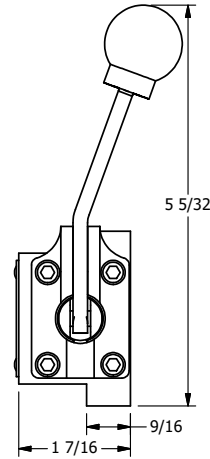

4

3

2

1

B

B

A

A

**AAA**  
PRODUCTS  
INTERNATIONAL

**AAA PRODUCTS INTERNATIONAL**  
7114 Harry Hines Blvd  
Dallas, TX 75235

TITLE: 3/8" SUBPLATE, LEVER, 3 POS,  
DETENT, LEVER RTRN,  
BNT LVR RIGHT, 90D LVR

DRAWING NO.:  
DIM\_HD3PDBRR