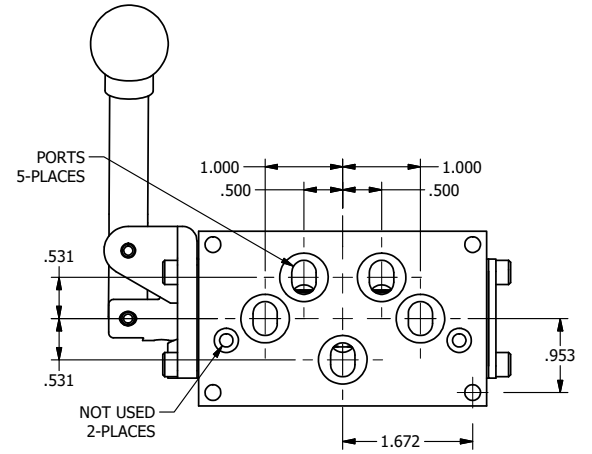

4

3

2

1

B

B

A

A

AAA
PRODUCTS
INTERNATIONAL

AAA PRODUCTS INTERNATIONAL
7114 Harry Hines Blvd
Dallas, TX 75235

TITLE: 3/8" SUBPLATE, LEVER, 3 POS,
DETENT, LEVER RTRN,
BNT LVR RIGHT, 90D LVR

DRAWING NO.:
DIM_HD3PDBRR

THE INFORMATION CONTAINED WITHIN THIS DOCUMENT IS PROPRIETARY TO AAA PRODUCTS AND MAY NOT BE DISCLOSED WITHOUT PRIOR WRITTEN CONSENT

4

3

2

1

A

A