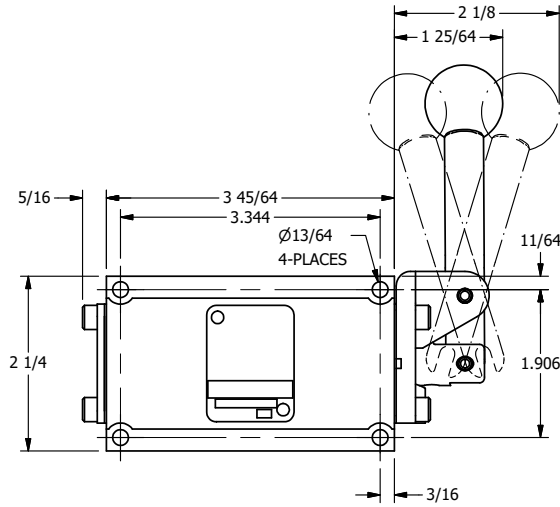

4

3

2

1

B

B

A

A

AAA
PRODUCTS
INTERNATIONAL

**AAA PRODUCTS
INTERNATIONAL**
7114 Harry Hines Blvd
Dallas, TX 75235

TITLE: $3/8$ " SUBPLATE, LEVER, 3 POS,
DETENT, LEVER RTRN,
BNT LVR RGHT, RED KNOB, 90D LVR

DRAWING NO.:
DIM_HD3PDBRJR

4

3

2

1

A

A

THE INFORMATION CONTAINED WITHIN THIS DOCUMENT IS PROPRIETARY TO AAA PRODUCTS AND MAY NOT BE DISCLOSED WITHOUT PRIOR WRITTEN CONSENT