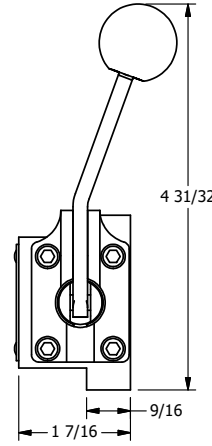

4

3

2

1

B

B

A

A

AAA
PRODUCTS
INTERNATIONAL

**AAA PRODUCTS
INTERNATIONAL**
7114 Harry Hines Blvd
Dallas, TX 75235

TITLE: $3/8$ " SUBPLATE, LEVER, 3 POS,
DETENT, LEVER RTRN,
BNT LVR RGHT, RED KNOB, 90D LVR

DRAWING NO.:
DIM_HD3PDBRJR