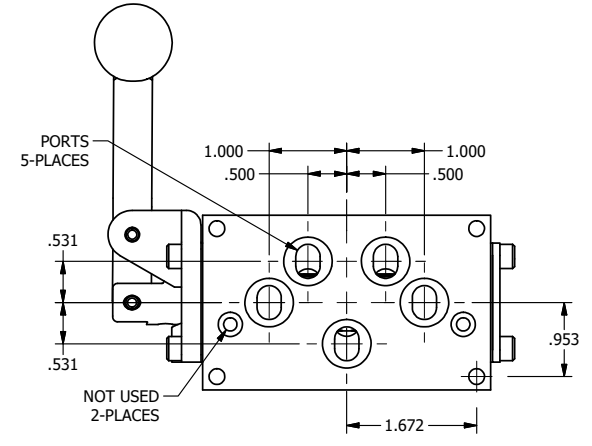

4

3

2

1

B

B

A

A

AAA
PRODUCTS
INTERNATIONAL

**AAA PRODUCTS
INTERNATIONAL**
7114 Harry Hines Blvd
Dallas, TX 75235

TITLE: $3/8$ " SUBPLATE, LEVER, 3 POS,
DETENT, LEVER RTRN,
BNT LVR RGHT, RED KNOB, 90D LVR

DRAWING NO.:
DIM_HD3PDBRJR

4

3

2

1

A

A

THE INFORMATION CONTAINED WITHIN THIS DOCUMENT IS PROPRIETARY TO AAA PRODUCTS AND MAY NOT BE DISCLOSED WITHOUT PRIOR WRITTEN CONSENT