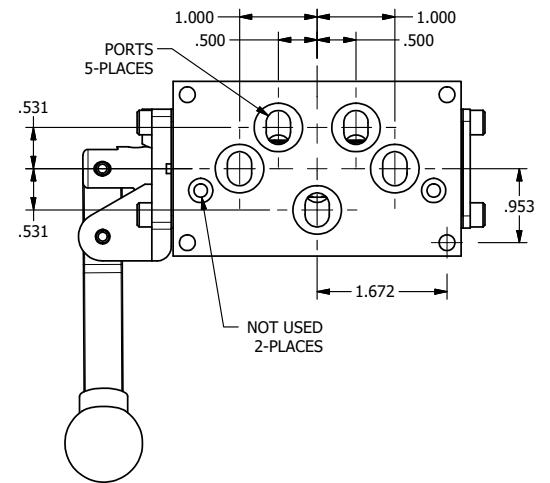

AAA
PRODUCTS
INTERNATIONAL

**AAA PRODUCTS
INTERNATIONAL**
7114 Harry Hines Blvd
Dallas, TX 75235

TITLE: 3/8" SUBPLATE, LEVER, 3 POS,
DETENT, LEVER SHFT, REGEN CTR SPL,
BNT LVR LFT, 270D LVR

DRAWING NO.:
DIM_HD3PDBLRT