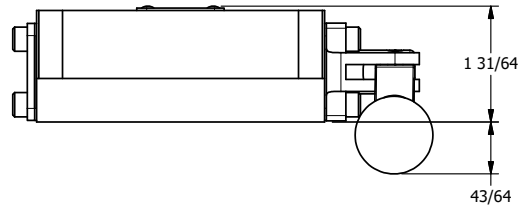

4

3

2

1

B

B

A

A

AAA
PRODUCTS
INTERNATIONAL

**AAA PRODUCTS
INTERNATIONAL**
7114 Harry Hines Blvd
Dallas, TX 75235

TITLE: 3/8" SUBPLATE, LEVER, 3 POS,
DETENT, LEVER SHFT, REGEN CTR SPL,
BNT LVR LFT, 270D LVR

DRAWING NO.:
DIM_HD3PDBLRT