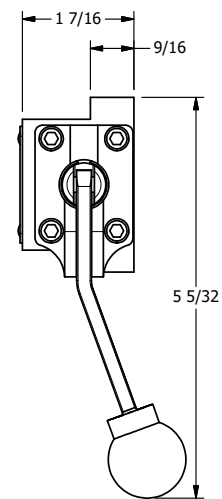

4

3

2

1

B

B

A

A

AAA
PRODUCTS
INTERNATIONAL

**AAA PRODUCTS
INTERNATIONAL**
7114 Harry Hines Blvd
Dallas, TX 75235

TITLE: 3/8" SUBPLATE, LEVER, 3 POS,
DETENT, LEVER SHFT, REGEN CTR SPL,
BNT LVR LFT, 270D LVR

DRAWING NO.:
DIM_HD3PDBLRT