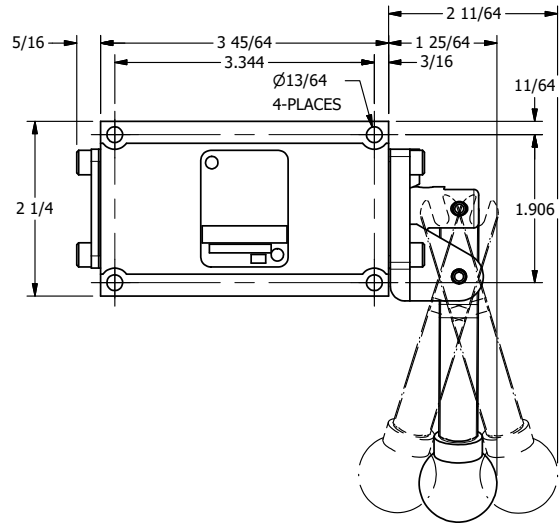

AAA
PRODUCTS
INTERNATIONAL

**AAA PRODUCTS
INTERNATIONAL**
7114 Harry Hines Blvd
Dallas, TX 75235

TITLE: 3/8" SUBPLATE, LEVER, 3 POS,
DETENT, LEVER SHFT, REGEN CTR SPL,
BNT LVR LFT, 270D LVR

DRAWING NO.:
DIM_HD3PDBLRT