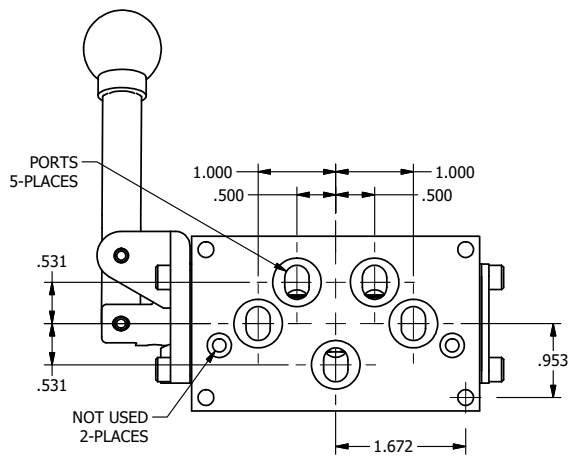

4

3

2

1

AAA
PRODUCTS
INTERNATIONAL

AAA PRODUCTS INTERNATIONAL
7114 Harry Hines Blvd
Dallas, TX 75235

TITLE: 3/8" SUBPLATE, LEVER, 3 POS,
SPR CTR, LEVER SHFT, REGEN CTR SPL,
BNT LVR LFT, 90D LVR

DRAWING NO.:
DIM_HD3PDBLR