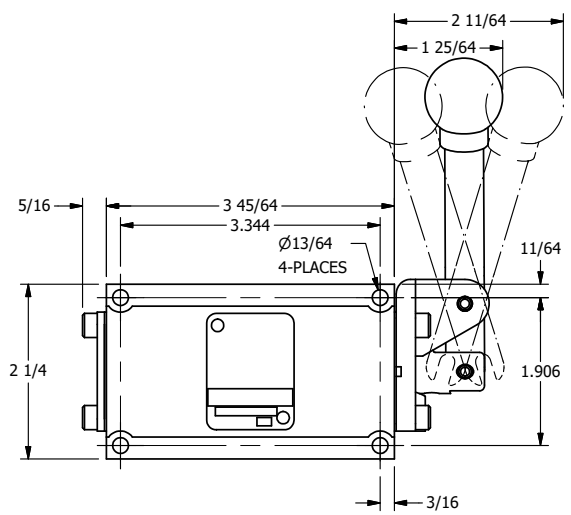

4

3

2

1

AAA
PRODUCTS
INTERNATIONAL

AAA PRODUCTS INTERNATIONAL
7114 Harry Hines Blvd
Dallas, TX 75235

TITLE: 3/8" SUBPLATE, LEVER, 3 POS,
SPR CTR, LEVER SHFT, REGEN CTR SPL,
BNT LVR LFT, 90D LVR

DRAWING NO.:
DIM_HD3PDBLR