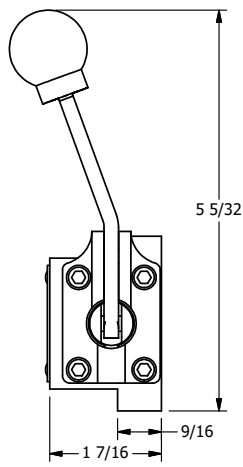

4

3

2

1

AAA
PRODUCTS
INTERNATIONAL

AAA PRODUCTS INTERNATIONAL
7114 Harry Hines Blvd
Dallas, TX 75235

TITLE: 3/8" SUBPLATE, LEVER, 3 POS,
SPR CTR, LEVER SHFT, REGEN CTR SPL,
BNT LVR LFT, 90D LVR

DRAWING NO.:
DIM_HD3PDBLR