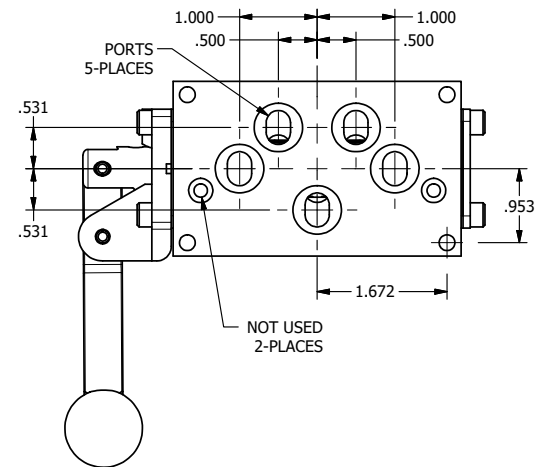

**AAA**  
PRODUCTS  
INTERNATIONAL

**AAA PRODUCTS INTERNATIONAL**  
7114 Harry Hines Blvd  
Dallas, TX 75235

TITLE: 3/8" SUBPLATE, LEVER, 3 POS,  
DETENT, LEVER SHFT, REGEN CTR SPL,  
BNT LVR LFT, RED KNOB, 270D LVR

DRAWING NO.:  
**DIM\_HD3PDBLJRT**

THE INFORMATION CONTAINED WITHIN THIS DOCUMENT IS PROPRIETARY TO AAA PRODUCTS AND MAY NOT BE DISCLOSED WITHOUT PRIOR WRITTEN CONSENT

4

3

2

1