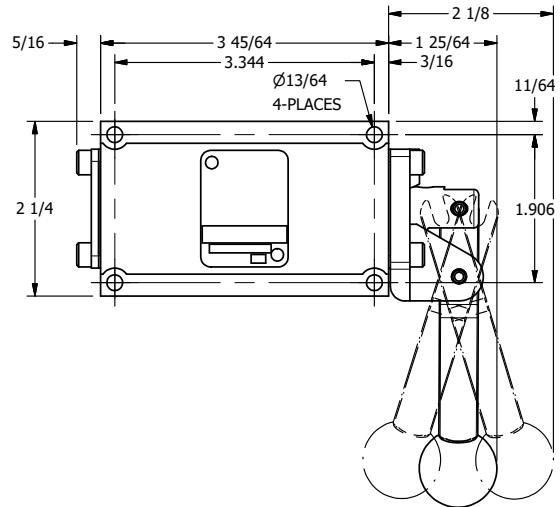

**AAA**  
PRODUCTS  
INTERNATIONAL

**AAA PRODUCTS INTERNATIONAL**  
7114 Harry Hines Blvd  
Dallas, TX 75235

TITLE: 3/8" SUBPLATE, LEVER, 3 POS,  
DETENT, LEVER SHFT, REGEN CTR SPL,  
BNT LVR LFT, RED KNOB, 270D LVR

DRAWING NO.:  
**DIM\_HD3PDBLJRT**

THE INFORMATION CONTAINED WITHIN THIS DOCUMENT IS PROPRIETARY TO AAA PRODUCTS AND MAY NOT BE DISCLOSED WITHOUT PRIOR WRITTEN CONSENT

4

3

2

1