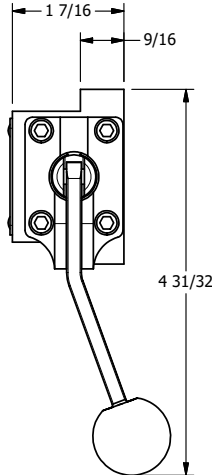

4

3

2

1

B

B

A

A

**AAA**  
PRODUCTS  
INTERNATIONAL

**AAA PRODUCTS INTERNATIONAL**  
7114 Harry Hines Blvd  
Dallas, TX 75235

TITLE: 3/8" SUBPLATE, LEVER, 3 POS,  
DETENT, LEVER SHFT, REGEN CTR SPL,  
BNT LVR LFT, RED KNOB, 270D LVR

DRAWING NO.:  
**DIM\_HD3PDBLJRT**

THE INFORMATION CONTAINED WITHIN THIS DOCUMENT IS PROPRIETARY TO AAA PRODUCTS AND MAY NOT BE DISCLOSED WITHOUT PRIOR WRITTEN CONSENT

4

3

2

1