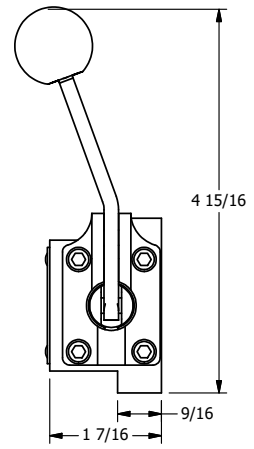

4

3

2

1

B

B

A

A

4

3

2

1

**AAA**  
PRODUCTS  
INTERNATIONAL

**AAA PRODUCTS INTERNATIONAL**  
7114 Harry Hines Blvd  
Dallas, TX 75235

TITLE:  $3/8$ " SUBPLATE, LEVER, 3 POS,  
SPR CTR, LEVER SHFT, REGEN CTR SPL,  
BNT LVR LFT, RED KNOB, 90D LVR

DRAWING NO.:  
**DIM\_HD3PDBLJR**

THE INFORMATION CONTAINED WITHIN THIS DOCUMENT IS PROPRIETARY TO AAA PRODUCTS AND MAY NOT BE DISCLOSED WITHOUT PRIOR WRITTEN CONSENT