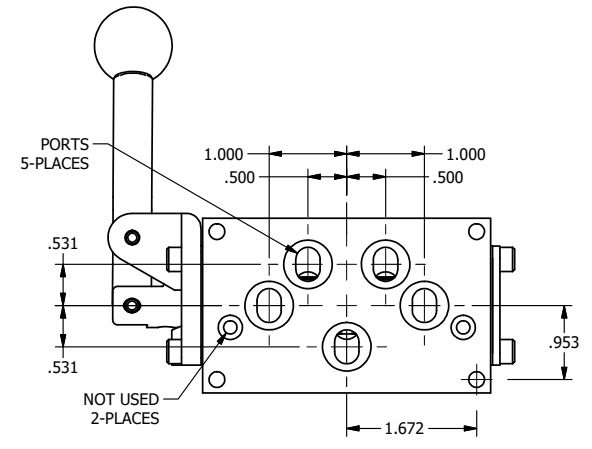

4

3

2

1

B

B

A

A

4

3

2

1

AAA
PRODUCTS
INTERNATIONAL

AAA PRODUCTS INTERNATIONAL
7114 Harry Hines Blvd
Dallas, TX 75235

TITLE: $3/8$ " SUBPLATE, LEVER, 3 POS,
SPR CTR, LEVER SHFT, REGEN CTR SPL,
BNT LVR LFT, RED KNOB, 90D LVR

DRAWING NO.:
DIM_HD3PDBLJR

THE INFORMATION CONTAINED WITHIN THIS DOCUMENT IS PROPRIETARY TO AAA PRODUCTS AND MAY NOT BE DISCLOSED WITHOUT PRIOR WRITTEN CONSENT