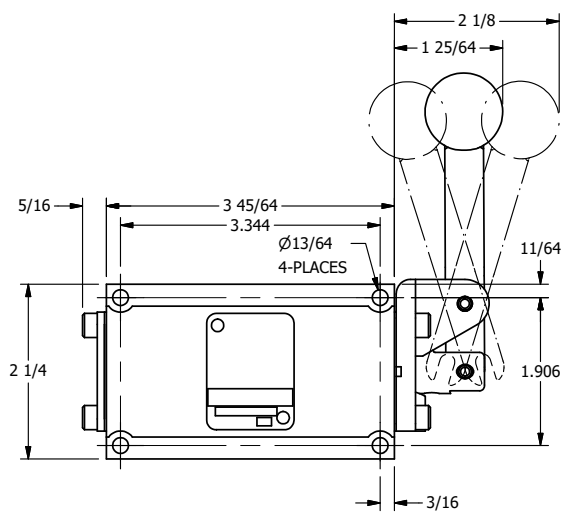

4

3

2

1

B

B

A

A

4

3

2

1

AAA
PRODUCTS
INTERNATIONAL

AAA PRODUCTS INTERNATIONAL
7114 Harry Hines Blvd
Dallas, TX 75235

TITLE: $3/8$ " SUBPLATE, LEVER, 3 POS,
SPR CTR, LEVER SHFT, REGEN CTR SPL,
BNT LVR LFT, RED KNOB, 90D LVR

DRAWING NO.:
DIM_HD3PDBLJR

THE INFORMATION CONTAINED WITHIN THIS DOCUMENT IS PROPRIETARY TO AAA PRODUCTS AND MAY NOT BE DISCLOSED WITHOUT PRIOR WRITTEN CONSENT