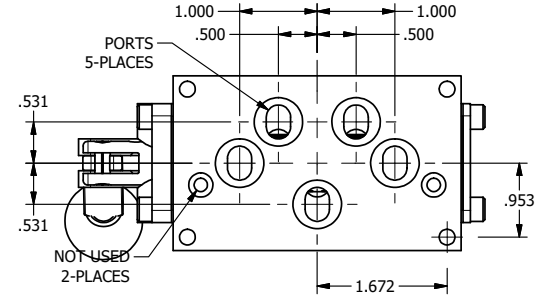

AAA
 PRODUCTS
 INTERNATIONAL
AAA PRODUCTS INTERNATIONAL
 7114 Harry Hines Blvd
 Dallas, TX 75235

TITLE: 3/8" SUBPLATE, LEVER, 3 POS,
 DETENT, LEVER SHFT, REGEN CTR SPL,
 BNT LVR LFT, HVY DUTY, RED KNOB