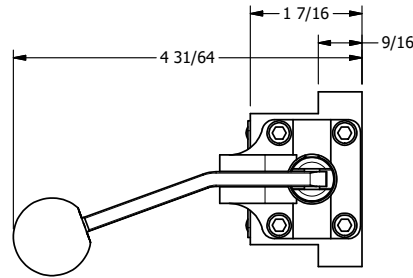

4

3

2

1

B

B

A

A

AAA
 PRODUCTS
 INTERNATIONAL
AAA PRODUCTS INTERNATIONAL
 7114 Harry Hines Blvd
 Dallas, TX 75235

TITLE: 3/8" SUBPLATE, LEVER, 3 POS,
 DETENT, LEVER SHFT, REGEN CTR SPL,
 BNT LVR LFT, HVY DUTY, RED KNOB