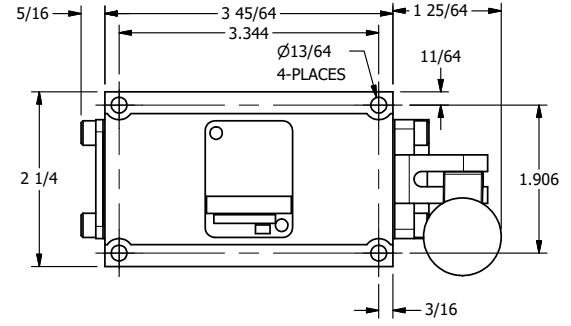

AAA
 PRODUCTS
 INTERNATIONAL
AAA PRODUCTS INTERNATIONAL
 7114 Harry Hines Blvd
 Dallas, TX 75235

TITLE: 3/8" SUBPLATE, LEVER, 3 POS,
 DETENT, LEVER SHFT, REGEN CTR SPL,
 BNT LVR LFT, HVY DUTY, RED KNOB