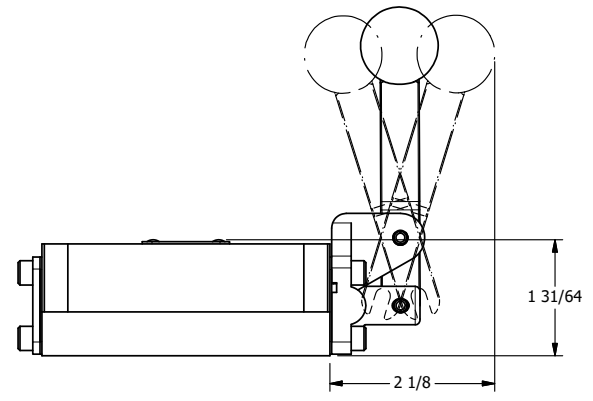

AAA
 PRODUCTS
 INTERNATIONAL
AAA PRODUCTS INTERNATIONAL
 7114 Harry Hines Blvd
 Dallas, TX 75235

TITLE: 3/8" SUBPLATE, LEVER, 3 POS,
 DETENT, LEVER SHFT, REGEN CTR SPL,
 BNT LVR LFT, HVY DUTY, RED KNOB