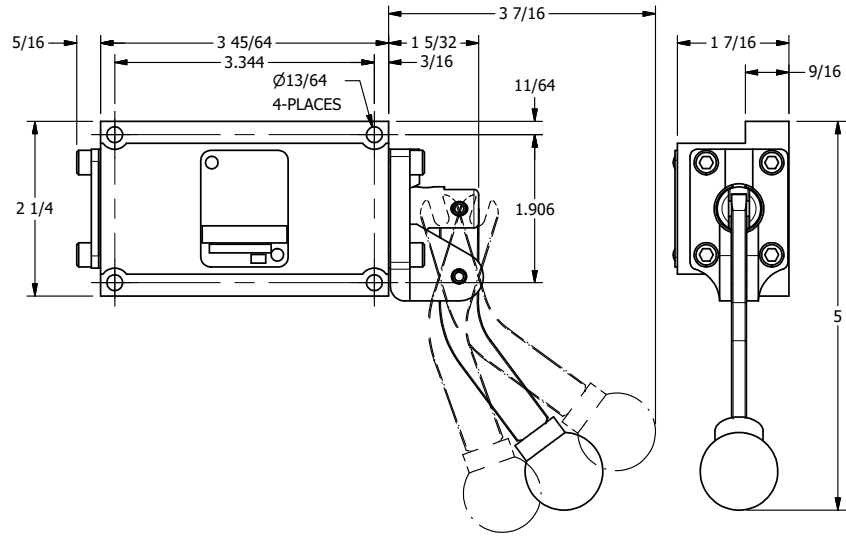

4

3

2

1

B

B

1 31/64

A

A

4

3

2

1

AAA
PRODUCTS
INTERNATIONAL

**AAA PRODUCTS
INTERNATIONAL**
7114 Harry Hines Blvd
Dallas, TX 75235

TITLE: 3/8" SUBPLATE, LEVER, 3 POS,
DETENT, LEVER SHFT, CLSD CTR SPL,
CRVD LVR, 270D LVR

DRAWING NO.:
DIM_HD3PCRT

THE INFORMATION CONTAINED WITHIN THIS DOCUMENT IS PROPRIETARY TO AAA PRODUCTS AND MAY NOT BE DISCLOSED WITHOUT PRIOR WRITTEN CONSENT