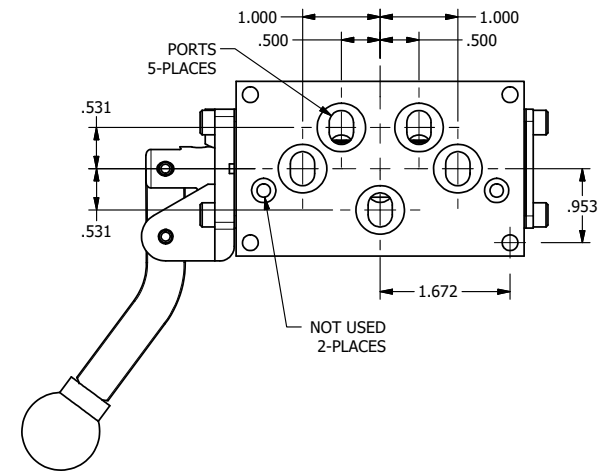

4

3

2

1

B

B

1 31/64

A

A

4

3

2

1

AAA
PRODUCTS
INTERNATIONAL

**AAA PRODUCTS
INTERNATIONAL**
7114 Harry Hines Blvd
Dallas, TX 75235

TITLE: 3/8" SUBPLATE, LEVER, 3 POS,
DETENT, LEVER SHFT, CLSD CTR SPL,
CRVD LVR, 270D LVR

DRAWING NO.:
DIM_HD3PCRT

THE INFORMATION CONTAINED WITHIN THIS DOCUMENT IS PROPRIETARY TO AAA PRODUCTS AND MAY NOT BE DISCLOSED WITHOUT PRIOR WRITTEN CONSENT