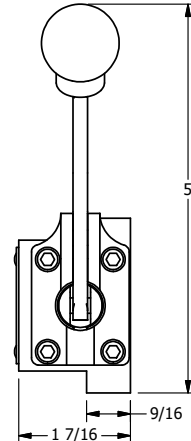

4

3

2

1

B

B

4

3

2

1

A

A

AAA
PRODUCTS
INTERNATIONAL

**AAA PRODUCTS
INTERNATIONAL**
7114 Harry Hines Blvd
Dallas, TX 75235

TITLE: 3/8" SUBPLATE, LEVER, 3 POS,
SPR CTR, LEVER SHFT, CLSD CTR SPL,
CRVD LVR, 90D LVR

DRAWING NO.:
DIM_HD3PCR