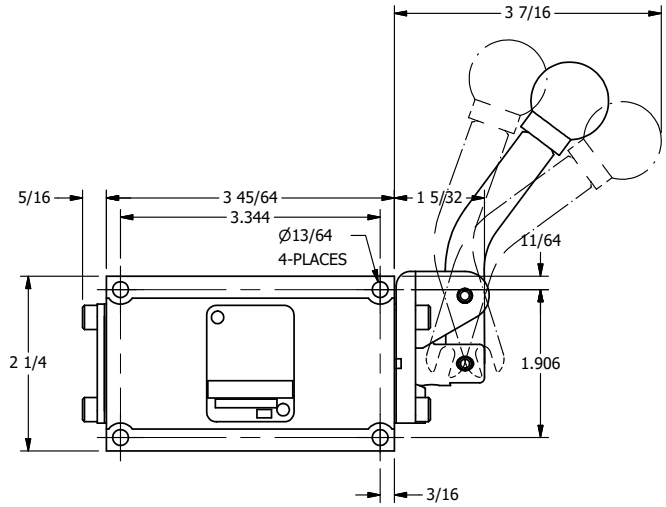

4

3

2

1

B

B

4

3

2

1

A

A

AAA
PRODUCTS
INTERNATIONAL

**AAA PRODUCTS
INTERNATIONAL**
7114 Harry Hines Blvd
Dallas, TX 75235

TITLE: 3/8" SUBPLATE, LEVER, 3 POS,
SPR CTR, LEVER SHFT, CLSD CTR SPL,
CRVD LVR, 90D LVR

DRAWING NO.:
DIM_HD3PCR