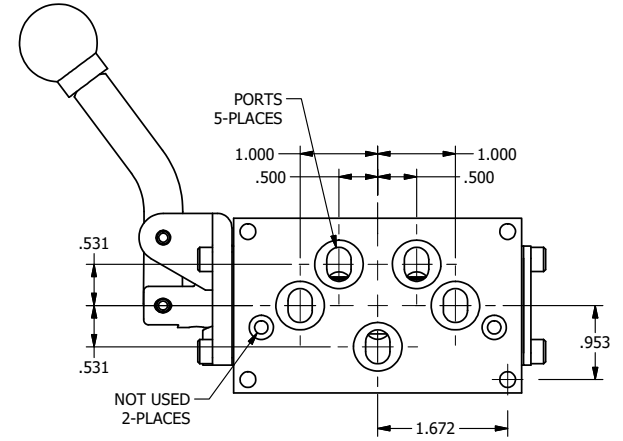

4

3

2

1

B

B

4

3

2

1

A

A

AAA
PRODUCTS
INTERNATIONAL

**AAA PRODUCTS
INTERNATIONAL**
7114 Harry Hines Blvd
Dallas, TX 75235

TITLE: 3/8" SUBPLATE, LEVER, 3 POS,
SPR CTR, LEVER SHFT, CLSD CTR SPL,
CRVD LVR, 90D LVR

DRAWING NO.:
DIM_HD3PCR