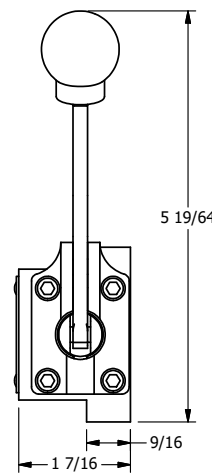

4

3

2

1

1 31/64

AAA
PRODUCTS
INTERNATIONAL

**AAA PRODUCTS
INTERNATIONAL**
7114 Harry Hines Blvd
Dallas, TX 75235

TITLE: 3/8" SUBPLATE, LEVER, 2 POS,
DETENT, LVR RTRN, CRVD LVR,
90D LVR

DRAWING NO.:
DIM_HD3PCQR

THE INFORMATION CONTAINED WITHIN THIS DOCUMENT IS PROPRIETARY TO AAA PRODUCTS AND MAY NOT BE DISCLOSED WITHOUT PRIOR WRITTEN CONSENT

4

3

2

1

B

B