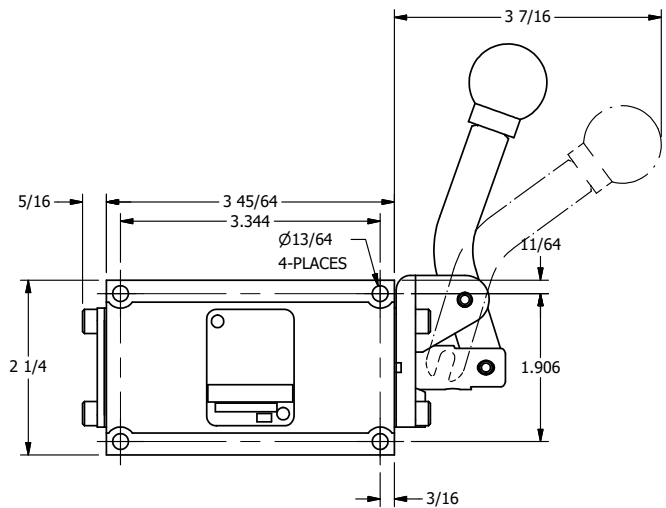

4

3

2

1

1 31/64

AAA
PRODUCTS
INTERNATIONAL

**AAA PRODUCTS
INTERNATIONAL**
7114 Harry Hines Blvd
Dallas, TX 75235

TITLE: 3/8" SUBPLATE, LEVER, 2 POS,
DETENT, LVR RTRN, CRVD LVR,
90D LVR

DRAWING NO.:
DIM_HD3PCQR

THE INFORMATION CONTAINED WITHIN THIS DOCUMENT IS PROPRIETARY TO AAA PRODUCTS AND MAY NOT BE DISCLOSED WITHOUT PRIOR WRITTEN CONSENT

4

3

2

1

B

B