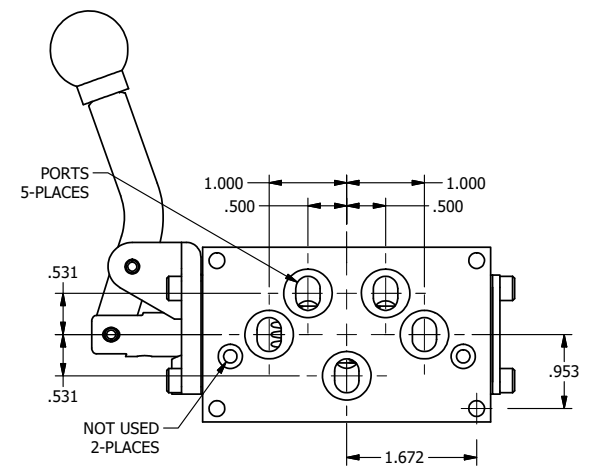

4

3

2

1

1 31/64

AAA
PRODUCTS
INTERNATIONAL

**AAA PRODUCTS
INTERNATIONAL**
7114 Harry Hines Blvd
Dallas, TX 75235

TITLE: 3/8" SUBPLATE, LEVER, 2 POS,
DETENT, LVR RTRN, CRVD LVR,
90D LVR

DRAWING NO.:
DIM_HD3PCQR

THE INFORMATION CONTAINED WITHIN THIS DOCUMENT IS PROPRIETARY TO AAA PRODUCTS AND MAY NOT BE DISCLOSED WITHOUT PRIOR WRITTEN CONSENT

4

3

2

1

B

B