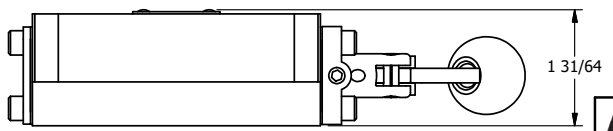

4

3

2

1

B

B

A

A

AAA
PRODUCTS
INTERNATIONAL

AAA PRODUCTS INTERNATIONAL
7114 Harry Hines Blvd
Dallas, TX 75235

TITLE: 3/8" SUBPLATE, LEVER, 3 POS,
SPR CTR, LEVER SHFT, CLSD CTR SPL,
CRVD LVR, RED KNOB, 90D LVR

DRAWING NO.:
DIM_HD3PCJR