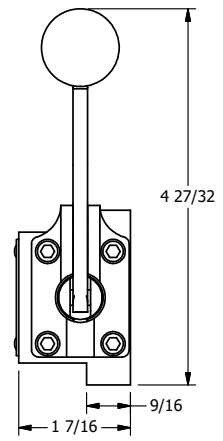

4

3

2

1

B

B

A

A

AAA
PRODUCTS
INTERNATIONAL

AAA PRODUCTS INTERNATIONAL
7114 Harry Hines Blvd
Dallas, TX 75235

TITLE: 3/8" SUBPLATE, LEVER, 3 POS,
SPR CTR, LEVER SHFT, CLSD CTR SPL,
CRVD LVR, RED KNOB, 90D LVR

DRAWING NO.:
DIM_HD3PCJR