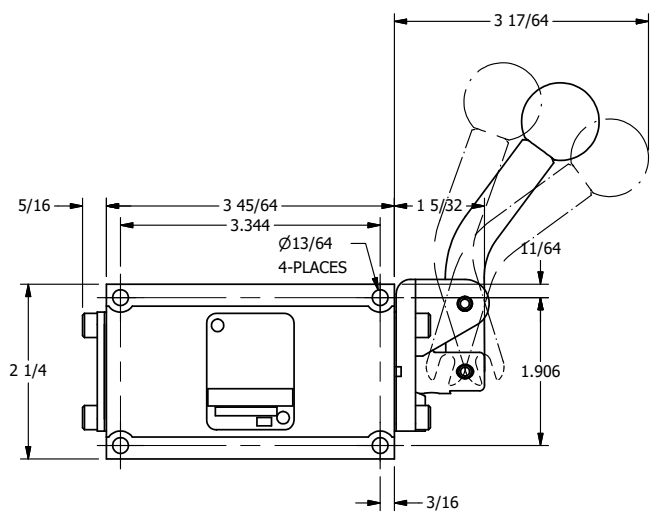

4

3

2

1

B

B

A

A

AAA
PRODUCTS
INTERNATIONAL

AAA PRODUCTS INTERNATIONAL
7114 Harry Hines Blvd
Dallas, TX 75235

TITLE: 3/8" SUBPLATE, LEVER, 3 POS,
SPR CTR, LEVER SHFT, CLSD CTR SPL,
CRVD LVR, RED KNOB, 90D LVR

DRAWING NO.:
DIM_HD3PCJR

4

3

2

1

THE INFORMATION CONTAINED WITHIN THIS DOCUMENT IS PROPRIETARY TO AAA PRODUCTS AND MAY NOT BE DISCLOSED WITHOUT PRIOR WRITTEN CONSENT