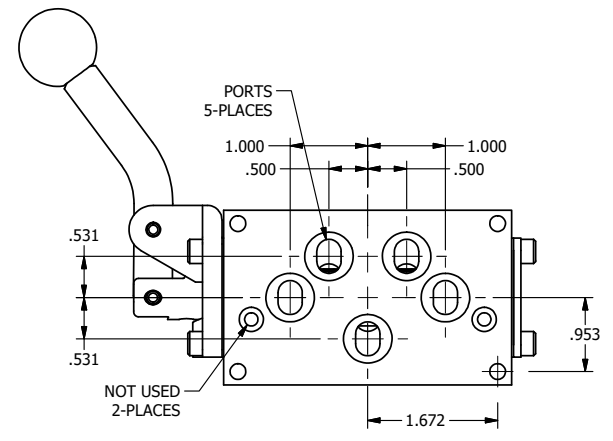

4

3

2

1

B

B

A

A

AAA
PRODUCTS
INTERNATIONAL

AAA PRODUCTS INTERNATIONAL
7114 Harry Hines Blvd
Dallas, TX 75235

TITLE: 3/8" SUBPLATE, LEVER, 3 POS,
SPR CTR, LEVER SHFT, CLSD CTR SPL,
CRVD LVR, RED KNOB, 90D LVR

DRAWING NO.:
DIM_HD3PCJR

4

3

2

1

THE INFORMATION CONTAINED WITHIN THIS DOCUMENT IS PROPRIETARY TO AAA PRODUCTS AND MAY NOT BE DISCLOSED WITHOUT PRIOR WRITTEN CONSENT