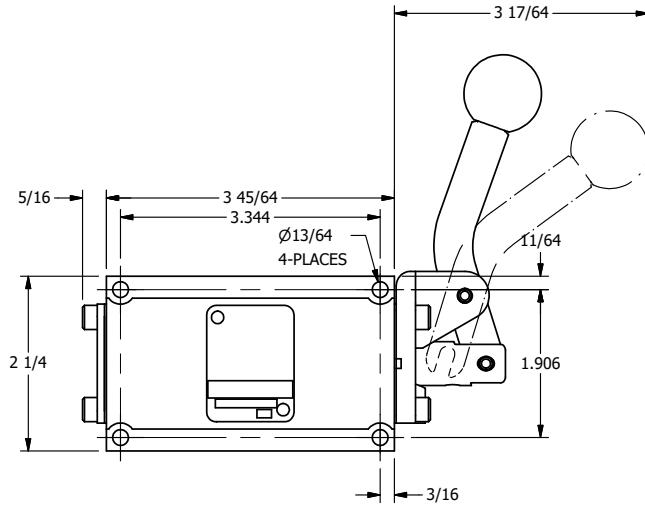

**AAA**  
PRODUCTS  
INTERNATIONAL

**AAA PRODUCTS  
INTERNATIONAL**  
7114 Harry Hines Blvd  
Dallas, TX 75235

TITLE: 3/8" SUBPLATE, LEVER, 2 POS,  
DETENT, LVR RTRN, CRVD LVR,  
RED KNOB, 90D LVR

DRAWING NO.:  
DIM\_HD3PCJQR