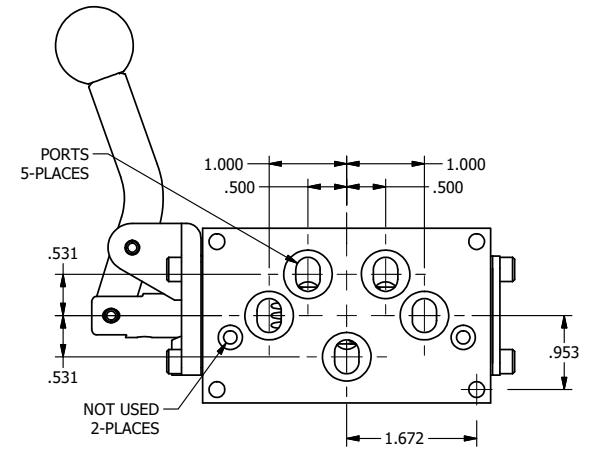

**AAA**  
PRODUCTS  
INTERNATIONAL

**AAA PRODUCTS  
INTERNATIONAL**  
7114 Harry Hines Blvd  
Dallas, TX 75235

TITLE: 3/8" SUBPLATE, LEVER, 2 POS,  
DETENT, LVR RTRN, CRVD LVR,  
RED KNOB, 90D LVR

DRAWING NO.:  
DIM\_HD3PCJQR