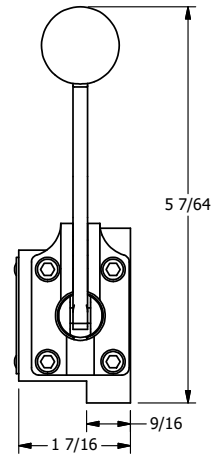

4

3

2

1

B

B

A

A

**AAA**  
PRODUCTS  
INTERNATIONAL

**AAA PRODUCTS  
INTERNATIONAL**  
7114 Harry Hines Blvd  
Dallas, TX 75235

TITLE: 3/8" SUBPLATE, LEVER, 2 POS,  
DETENT, LVR RTRN, CRVD LVR,  
RED KNOB, 90D LVR

DRAWING NO.:  
DIM\_HD3PCJQR