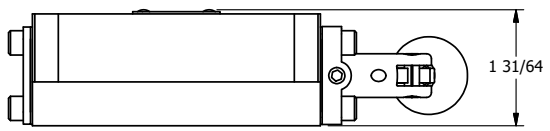

**AAA**  
PRODUCTS  
INTERNATIONAL

**AAA PRODUCTS  
INTERNATIONAL**  
7114 Harry Hines Blvd  
Dallas, TX 75235

TITLE: 3/8" SUBPLATE, LEVER, 2 POS,  
DETENT, LVR RTRN, CRVD LVR,  
RED KNOB, 90D LVR

DRAWING NO.:  
DIM\_HD3PCJQR