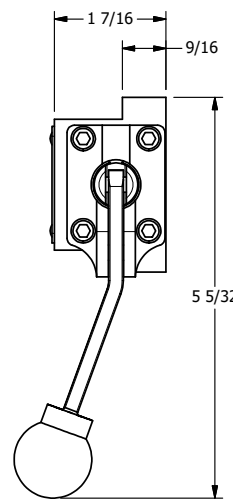

4

3

2

1

B

B

A

A

**AAA**  
PRODUCTS  
INTERNATIONAL

**AAA PRODUCTS  
INTERNATIONAL**  
7114 Harry Hines Blvd  
Dallas, TX 75235

TITLE: 3/8" SUBPLATE, LEVER, 3 POS,  
DETENT, LEVER RTRN,  
BNT LVR RIGHT, 270D LVR

DRAWING NO.:  
DIM\_HD3PBRRT