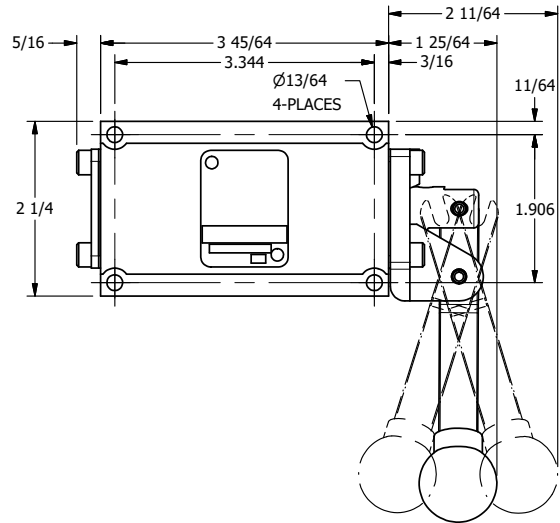

**AAA**  
PRODUCTS  
INTERNATIONAL

**AAA PRODUCTS  
INTERNATIONAL**  
7114 Harry Hines Blvd  
Dallas, TX 75235

TITLE: 3/8" SUBPLATE, LEVER, 3 POS,  
DETENT, LEVER RTRN,  
BNT LVR RIGHT, 270D LVR

DRAWING NO.:  
DIM\_HD3PBRRT