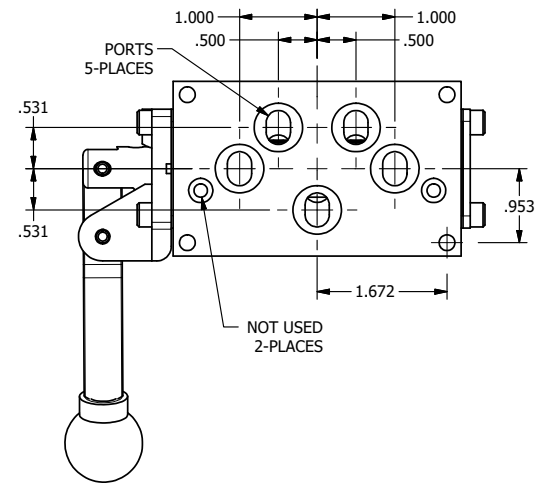

**AAA**  
PRODUCTS  
INTERNATIONAL

**AAA PRODUCTS  
INTERNATIONAL**  
7114 Harry Hines Blvd  
Dallas, TX 75235

TITLE: 3/8" SUBPLATE, LEVER, 3 POS,  
DETENT, LEVER RTRN,  
BNT LVR RIGHT, 270D LVR

DRAWING NO.:  
DIM\_HD3PBRRT