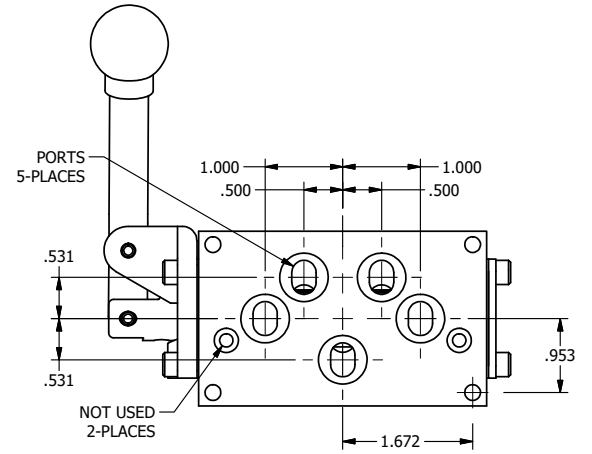

1 31/64

AAA
PRODUCTS
INTERNATIONAL

AAA PRODUCTS INTERNATIONAL
7114 Harry Hines Blvd
Dallas, TX 75235

TITLE: 3/8" SUBPLATE, LEVER, 3 POS,
DETENT, LEVER RTRN,
BNT LVR RIGHT, 90D LVR

DRAWING NO.:
DIM_HD3PBRR