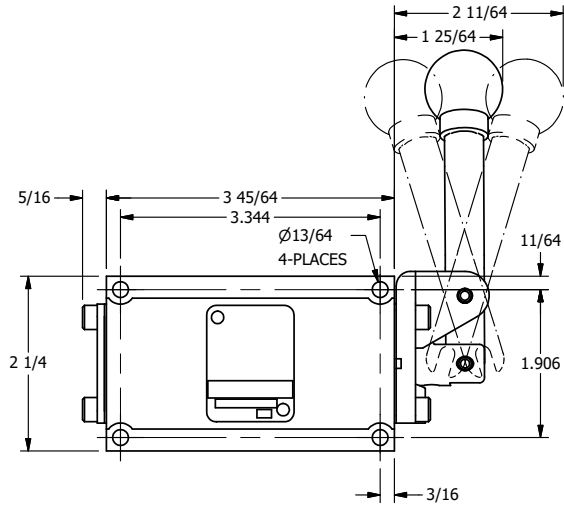

1 31/64

AAA
PRODUCTS
INTERNATIONAL

AAA PRODUCTS INTERNATIONAL
7114 Harry Hines Blvd
Dallas, TX 75235

TITLE: 3/8" SUBPLATE, LEVER, 3 POS,
DETENT, LEVER RTRN,
BNT LVR RIGHT, 90D LVR

DRAWING NO.:
DIM_HD3PBRR