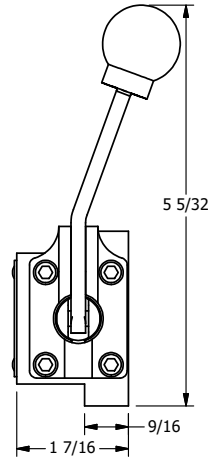

4

3

2

1

B

B

A

A

1 31/64

AAA
PRODUCTS
INTERNATIONAL

AAA PRODUCTS INTERNATIONAL
7114 Harry Hines Blvd
Dallas, TX 75235

TITLE: 3/8" SUBPLATE, LEVER, 3 POS,
DETENT, LEVER RTRN,
BNT LVR RIGHT, 90D LVR

DRAWING NO.:
DIM_HD3PBRR