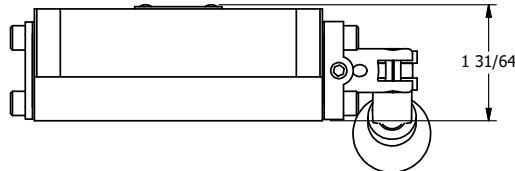

4

3

2

1

B

B

A

A

1 31/64

AAA
PRODUCTS
INTERNATIONAL

AAA PRODUCTS INTERNATIONAL
7114 Harry Hines Blvd
Dallas, TX 75235

TITLE: 3/8" SUBPLATE, LEVER, 3 POS,
DETENT, LEVER RTRN,
BNT LVR RIGHT, 90D LVR

DRAWING NO.:
DIM_HD3PBRR