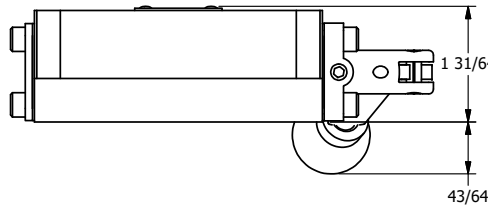

4

3

2

1

B

B

A

A

4

3

2

1

AAA
PRODUCTS
INTERNATIONAL

AAA PRODUCTS INTERNATIONAL
7114 Harry Hines Blvd
Dallas, TX 75235

TITLE: 3/8" SUBPLATE, LEVER, 2 POS,
DETENT, LVR RTRN, BNT LVR RIGHT,
90D LVR

DRAWING NO.:
DIM_HD3PBRQR