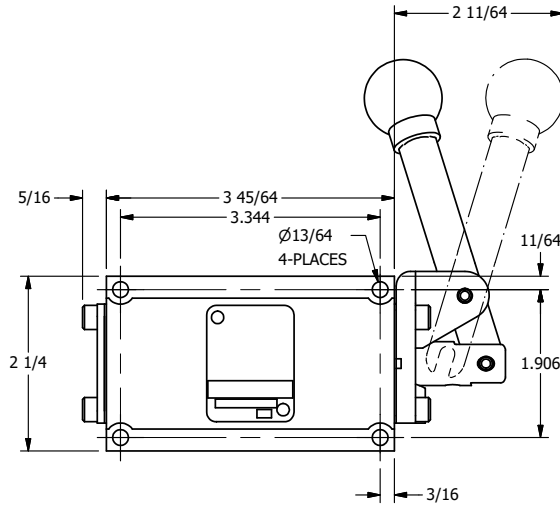

4

3

2

1

B

B

A

A

4

3

2

1

AAA
PRODUCTS
INTERNATIONAL

AAA PRODUCTS INTERNATIONAL
7114 Harry Hines Blvd
Dallas, TX 75235

TITLE: 3/8" SUBPLATE, LEVER, 2 POS,
DETENT, LVR RTRN, BNT LVR RIGHT,
90D LVR

DRAWING NO.:
DIM_HD3PBRQR