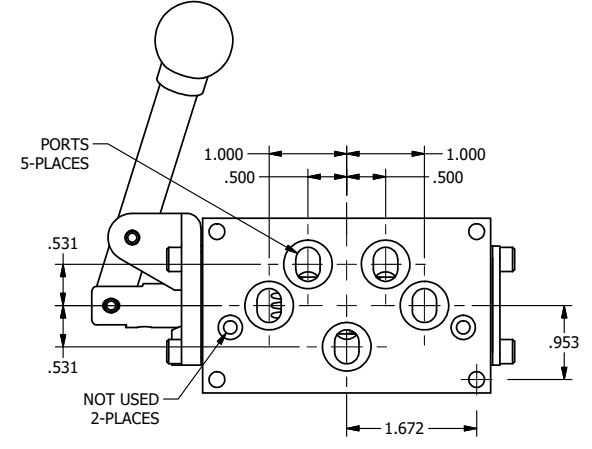

4

3

2

1

B

B

A

A

4

3

2

1

AAA
PRODUCTS
INTERNATIONAL

AAA PRODUCTS INTERNATIONAL
7114 Harry Hines Blvd
Dallas, TX 75235

TITLE: 3/8" SUBPLATE, LEVER, 2 POS,
DETENT, LVR RTRN, BNT LVR RIGHT,
90D LVR

DRAWING NO.:
DIM_HD3PBRQR