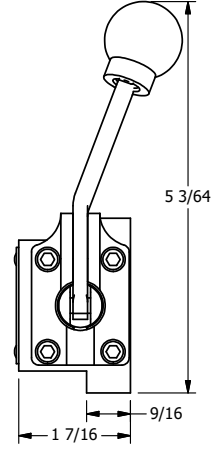

4

3

2

1

B

B

A

A

4

3

2

1

AAA
PRODUCTS
INTERNATIONAL

AAA PRODUCTS INTERNATIONAL
7114 Harry Hines Blvd
Dallas, TX 75235

TITLE: 3/8" SUBPLATE, LEVER, 2 POS,
DETENT, LVR RTRN, BNT LVR RIGHT,
90D LVR

DRAWING NO.:
DIM_HD3PBRQR