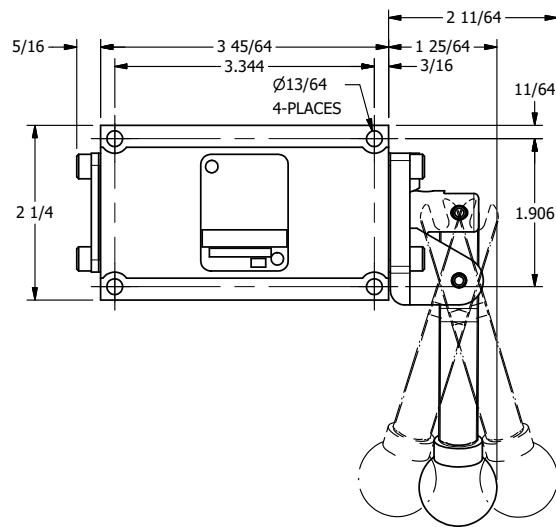

**AAA**  
PRODUCTS  
INTERNATIONAL

**AAA PRODUCTS  
INTERNATIONAL**  
7114 Harry Hines Blvd  
Dallas, TX 75235

TITLE: 3/8" SUBPLATE, LEVER, 3 POS,  
DETENT, LEVER SHFT, CLSD CTR SPL,  
BNT LVR LFT, 270D LVR

DRAWING NO.:  
DIM\_HD3PBLRT

THE INFORMATION CONTAINED WITHIN THIS DOCUMENT IS PROPRIETARY TO AAA PRODUCTS AND MAY NOT BE DISCLOSED WITHOUT PRIOR WRITTEN CONSENT

4

3

2

1

B

B