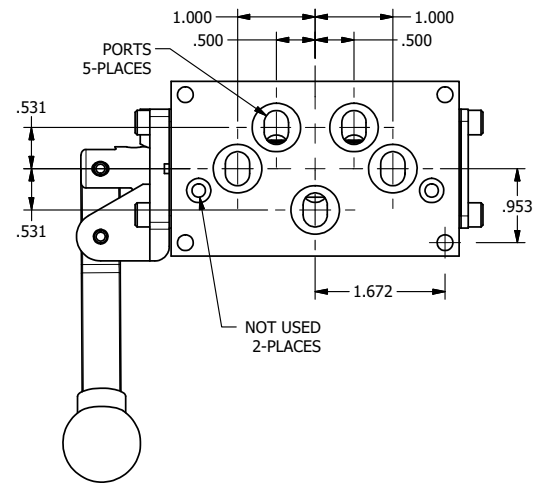

**AAA**  
PRODUCTS  
INTERNATIONAL

**AAA PRODUCTS  
INTERNATIONAL**  
7114 Harry Hines Blvd  
Dallas, TX 75235

TITLE: 3/8" SUBPLATE, LEVER, 3 POS,  
DETENT, LEVER SHFT, CLSD CTR SPL,  
BNT LVR LFT, 270D LVR

DRAWING NO.:  
DIM\_HD3PBLRT

THE INFORMATION CONTAINED WITHIN THIS DOCUMENT IS PROPRIETARY TO AAA PRODUCTS AND MAY NOT BE DISCLOSED WITHOUT PRIOR WRITTEN CONSENT

4

3

2

1

B

B