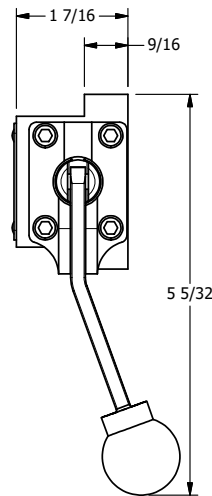

4

3

2

1

B

B

A

A

**AAA**  
PRODUCTS  
INTERNATIONAL

**AAA PRODUCTS  
INTERNATIONAL**  
7114 Harry Hines Blvd  
Dallas, TX 75235

TITLE: 3/8" SUBPLATE, LEVER, 3 POS,  
DETENT, LEVER SHFT, CLSD CTR SPL,  
BNT LVR LFT, 270D LVR

DRAWING NO.:  
DIM\_HD3PBLRT

THE INFORMATION CONTAINED WITHIN THIS DOCUMENT IS PROPRIETARY TO AAA PRODUCTS AND MAY NOT BE DISCLOSED WITHOUT PRIOR WRITTEN CONSENT

4

3

2

1

B

B