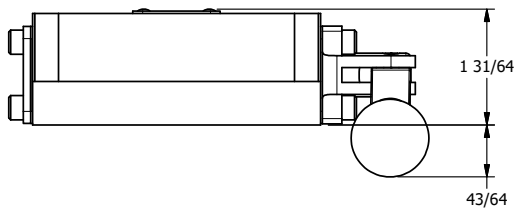

4

3

2

1

B

B

A

A

**AAA**  
PRODUCTS  
INTERNATIONAL

**AAA PRODUCTS  
INTERNATIONAL**  
7114 Harry Hines Blvd  
Dallas, TX 75235

TITLE: 3/8" SUBPLATE, LEVER, 3 POS,  
DETENT, LEVER SHFT, CLSD CTR SPL,  
BNT LVR LFT, 270D LVR