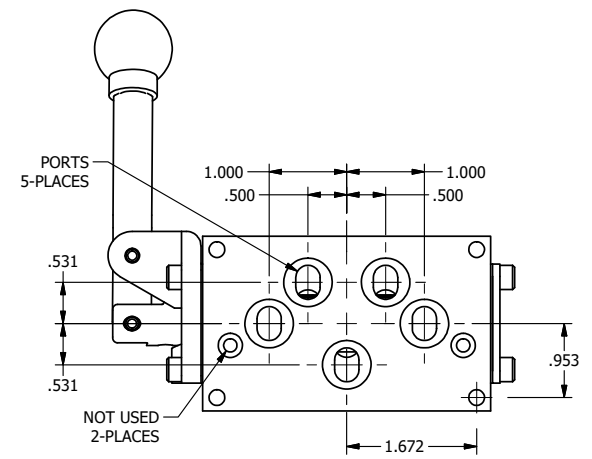

4

3

2

1

B

B

A

A

1 31/64

4

3

2

1

AAA
PRODUCTS
INTERNATIONAL

**AAA PRODUCTS
INTERNATIONAL**
7114 Harry Hines Blvd
Dallas, TX 75235

TITLE: 3/8" SUBPLATE, LEVER, 3 POS,
SPR CTR, LEVER SHFT, CLSD CTR SPL,
BNT LVR LFT, 90D LVR

DRAWING NO.:
DIM_HD3PBLR

THE INFORMATION CONTAINED WITHIN THIS DOCUMENT IS PROPRIETARY TO AAA PRODUCTS AND MAY NOT BE DISCLOSED WITHOUT PRIOR WRITTEN CONSENT