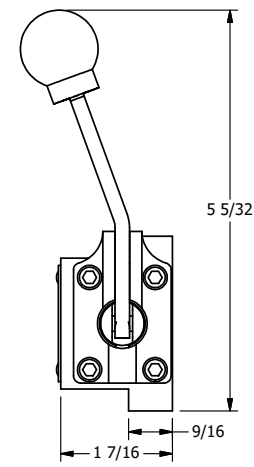

4

3

2

1

B

B

A

A

1 31/64

4

3

2

1

**AAA**  
PRODUCTS  
INTERNATIONAL

**AAA PRODUCTS  
INTERNATIONAL**  
7114 Harry Hines Blvd  
Dallas, TX 75235

TITLE: 3/8" SUBPLATE, LEVER, 3 POS,  
SPR CTR, LEVER SHFT, CLSD CTR SPL,  
BNT LVR LFT, 90D LVR

DRAWING NO.:  
DIM\_HD3PBLR

THE INFORMATION CONTAINED WITHIN THIS DOCUMENT IS PROPRIETARY TO AAA PRODUCTS AND MAY NOT BE DISCLOSED WITHOUT PRIOR WRITTEN CONSENT