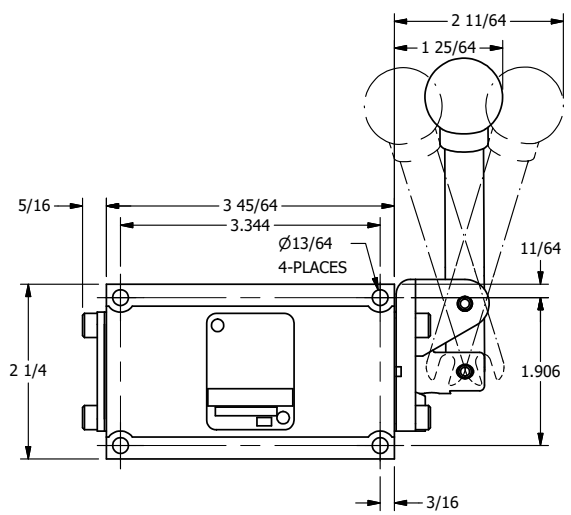

4

3

2

1

B

B

A

A

1 31/64

4

3

2

1

AAA
PRODUCTS
INTERNATIONAL

**AAA PRODUCTS
INTERNATIONAL**
7114 Harry Hines Blvd
Dallas, TX 75235

TITLE: 3/8" SUBPLATE, LEVER, 3 POS,
SPR CTR, LEVER SHFT, CLSD CTR SPL,
BNT LVR LFT, 90D LVR

DRAWING NO.:
DIM_HD3PBLR

THE INFORMATION CONTAINED WITHIN THIS DOCUMENT IS PROPRIETARY TO AAA PRODUCTS AND MAY NOT BE DISCLOSED WITHOUT PRIOR WRITTEN CONSENT