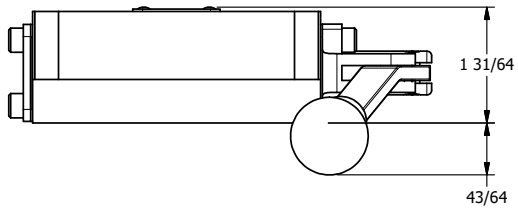

4

3

2

1

B

B

A

A

AAA
PRODUCTS
INTERNATIONAL

**AAA PRODUCTS
INTERNATIONAL**
7114 Harry Hines Blvd
Dallas, TX 75235

TITLE: 3/8" SUBPLATE, LEVER, 2 POS,
DETENT, LVR RTRN, 270D LVR

DRAWING NO.:
DIM_HD3PBLQRT

4

3

2

1