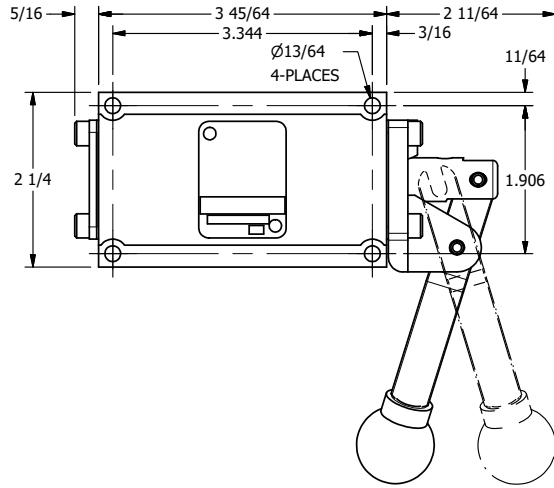

AAA
PRODUCTS
INTERNATIONAL

**AAA PRODUCTS
INTERNATIONAL**
7114 Harry Hines Blvd
Dallas, TX 75235

TITLE: 3/8" SUBPLATE, LEVER, 2 POS,
DETENT, LVR RTRN, 270D LVR

DRAWING NO.:
DIM_HD3PBLQRT

4

3

2

1