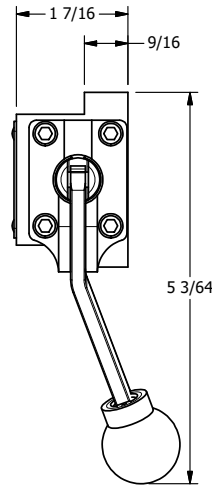

4

3

2

1

B

B

A

A

AAA
PRODUCTS
INTERNATIONAL

**AAA PRODUCTS
INTERNATIONAL**
7114 Harry Hines Blvd
Dallas, TX 75235

TITLE: 3/8" SUBPLATE, LEVER, 2 POS,
DETENT, LVR RTRN, 270D LVR

DRAWING NO.:
DIM_HD3PBLQRT

4

3

2

1