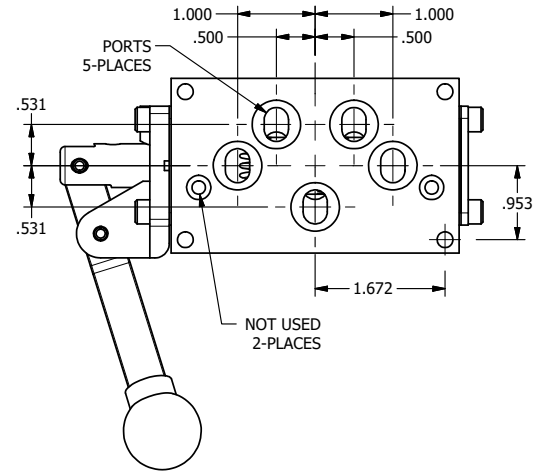

AAA
PRODUCTS
INTERNATIONAL

**AAA PRODUCTS
INTERNATIONAL**
7114 Harry Hines Blvd
Dallas, TX 75235

TITLE: 3/8" SUBPLATE, LEVER, 2 POS,
DETENT, LVR RTRN, 270D LVR

DRAWING NO.:
DIM_HD3PBLQRT

4

3

2

1