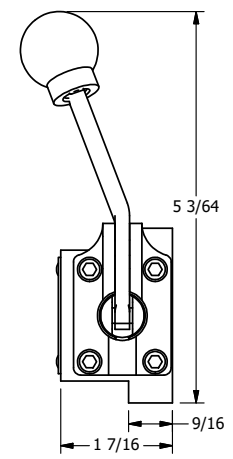

4

3

2

1

B

B

A

A

4

3

2

1

**AAA**  
PRODUCTS  
INTERNATIONAL

**AAA PRODUCTS INTERNATIONAL**  
7114 Harry Hines Blvd  
Dallas, TX 75235

TITLE: 3/8" SUBPLATE, LEVER, 2 POS,  
DETENT, LVR RTRN,  
BNT LVR LFT, 90D LVR

DRAWING NO.:  
DIM\_HD3PBLQR