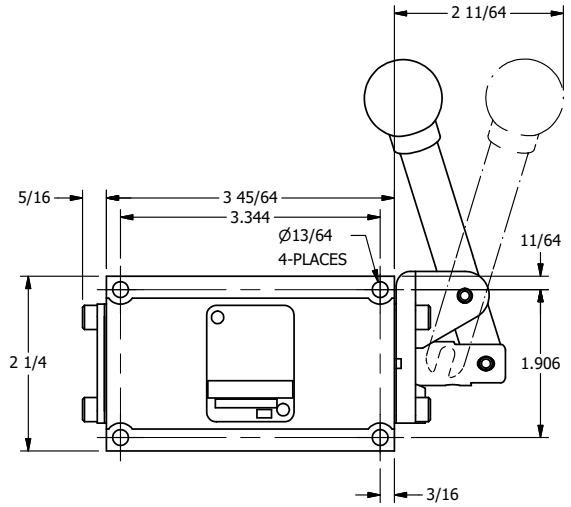

4

3

2

1

B

B

A

A

4

3

2

1

AAA
PRODUCTS
INTERNATIONAL

AAA PRODUCTS INTERNATIONAL
7114 Harry Hines Blvd
Dallas, TX 75235

TITLE: 3/8" SUBPLATE, LEVER, 2 POS,
DETENT, LVR RTRN,
BNT LVR LFT, 90D LVR

DRAWING NO.:
DIM_HD3PBLQR

THE INFORMATION CONTAINED WITHIN THIS DOCUMENT IS PROPRIETARY TO AAA PRODUCTS AND MAY NOT BE DISCLOSED WITHOUT PRIOR WRITTEN CONSENT