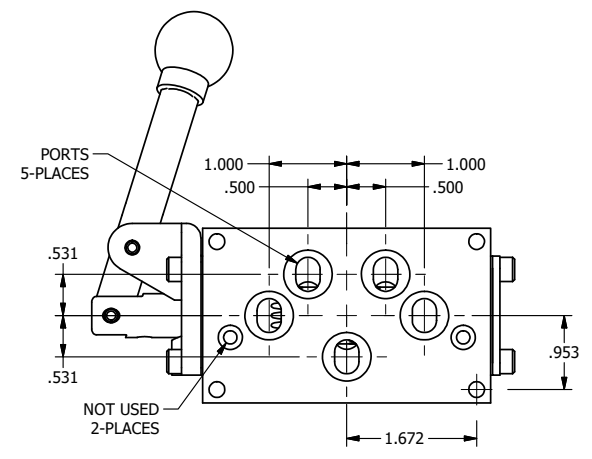

4

3

2

1

B

B

A

A

4

3

2

1

**AAA**  
PRODUCTS  
INTERNATIONAL

**AAA PRODUCTS INTERNATIONAL**  
7114 Harry Hines Blvd  
Dallas, TX 75235

TITLE: 3/8" SUBPLATE, LEVER, 2 POS,  
DETENT, LVR RTRN,  
BNT LVR LFT, 90D LVR

DRAWING NO.:  
DIM\_HD3PBLQR